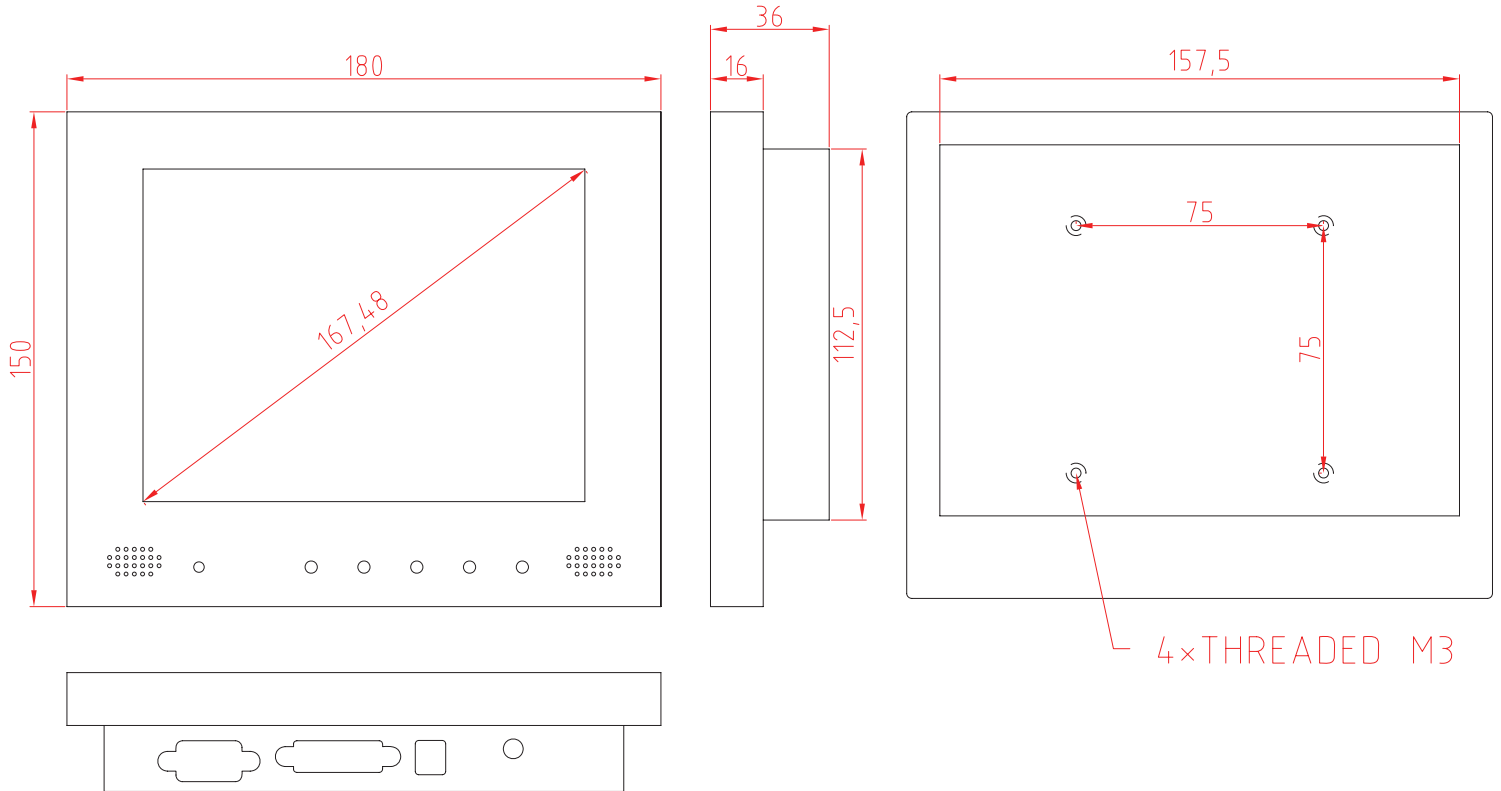

Note: Fanless: Brightness < 1000 cd/m² ;
 Add fan: Brightness ≥ 1000 cd/m²

ORDER INFORMATION

MA065XX - X X X X

① ② ③ ④ ⑤

① Model Name		④ Signal Input	C: VGA. D: VGA + DVI-D. E: VGA + DVI-D + Audio. J: VGA + DVI-I + Audio + HDMI. L: VGA + S-Video + CVBS.
② Mounting / Stand	N: No accessories.		
③ Touch Screen	N: No Touch screen or glass. G: Glass. R: Resistive, RS232 interface. U: Resistive, USB interface.	⑤ Other	

DIMENSIONS

Unit:mm

ACCESSORIES

Power Cord		VGA Cable	
R003OF180G003	Power Cord US Type L=1.8m	R003OH180G004	DB15p, Male/Male, L=1.8m
R003OF180G004	Power Cord German Type /2P L=1.8m	R003OH300G001	DB15p, Male/Male, L=3.0m
R003OF180G005	Power Cord UK Type /3P L=1.8m	R003OH500G001	DB15p, Male/Male, L=5.0m
Adapter			
R007W05002512	DC Adapter 12V 50W 4.16A		