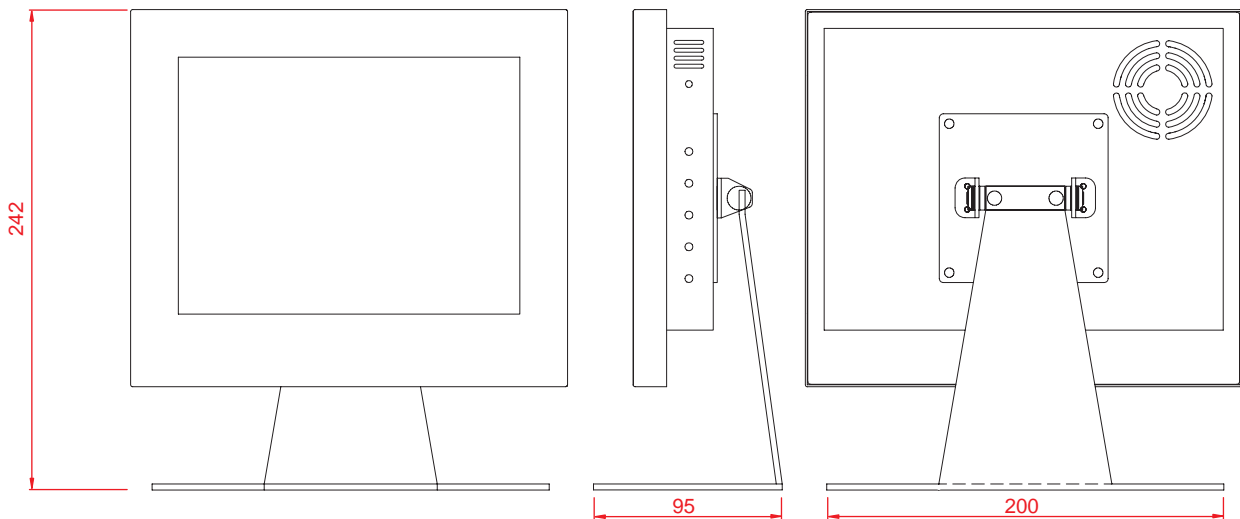

① Model Name		④ Signal Input	C: VGA only.
② Stand	D: No stand. C: With stand.		D: VGA + DVI-D. E: VGA + DVI-D + Audio.
③ Touch (Optional)	N: No touch screen or glass. G: Glass. R: RS-232, resistive. U: USB, resistive.		J: VGA + DVI-I + Audio + HDMI. L: VGA + S-Video + CVBS.
		⑤ Other	

DIMENSIONS

Unit:mm

<with stand>

ACCESSORIES

Power Cord		VGA Cable	
R003OF180G003	Power Cord US Type L=1.8m	R003OH180G004	DB15p, Male/Male, L=1.8m
R003OF180G004	Power Cord German Type /2P L=1.8m	R003OH300G001	DB15p, Male/Male, L=3.0m
R003OF180G005	Power Cord UK Type /3P L=1.8m	R003OH500G001	DB15p, Male/Male, L=5.0m
Adapter			
R007W05002512	DC Adapter 12V 50W 4.16A		