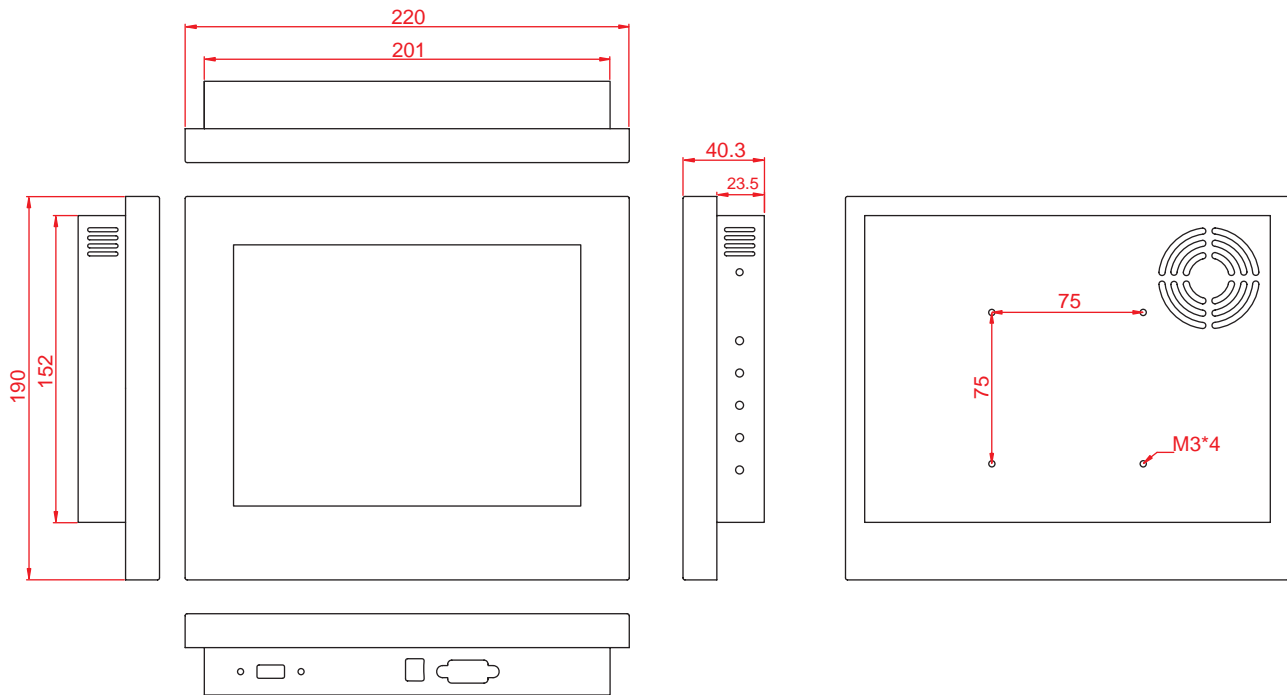

① Model Name		④ Signal Input	C: VGA only.
② Stand	D: No stand. C: With stand.		D: VGA + DVI-D. E: VGA + DVI-D + Audio.
③ Touch (Optional)	N: No touch screen or glass. G: Glass. R: RS-232, resistive. U: USB, resistive.		J: VGA + DVI-I + Audio + HDMI. L: VGA + S-Video + CVBS.
		⑤ Other	

DIMENSIONS

Unit:mm

<with stand>

ACCESSORIES

Power Cord		VGA Cable	
R003OF180G003	Power Cord US Type L=1.8m	R003OH180G004	DB15p, Male/Male, L=1.8m
R003OF180G004	Power Cord German Type /2P L=1.8m	R003OH300G001	DB15p, Male/Male, L=3.0m
R003OF180G005	Power Cord UK Type /3P L=1.8m	R003OH500G001	DB15p, Male/Male, L=5.0m
Adapter			
R007W05002512	DC Adapter 12V 50W 4.16A		