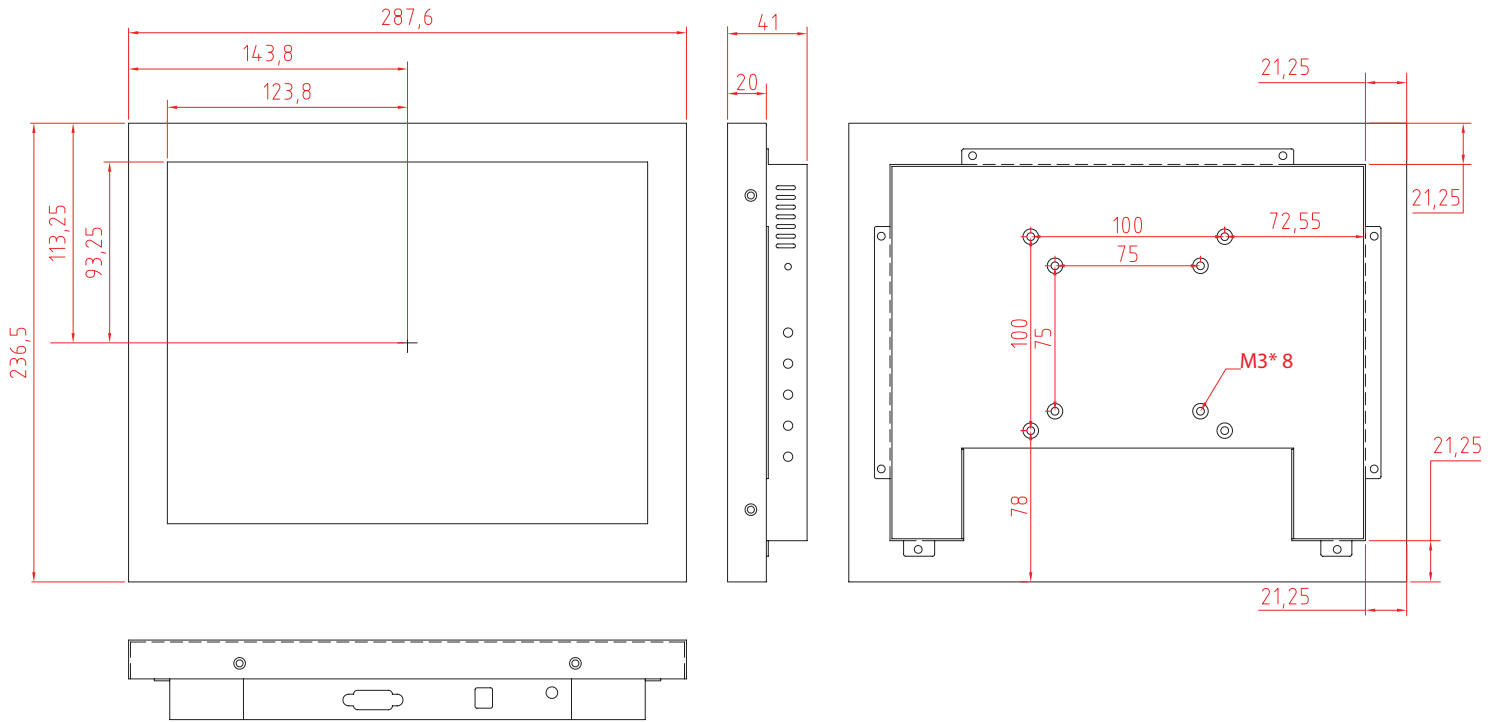

## ORDER INFORMATION

### MA121XX - X X X X

①                      ②   ③   ④   ⑤

① Model Name		④ Signal Input	C: VGA. D: VGA + DVI-D. E: VGA + DVI-D + Audio. J: VGA + DVI-I + Audio + HDMI. L: VGA + S-Video + CVBS.
② Mounting / Stand	N: No accessories.		
③ Touch Screen	N: No Touch screen or glass. G: Glass. R: Resistive, RS232 interface. U: Resistive, USB interface.	⑤ Other	

## DIMENSIONS

Unit:mm