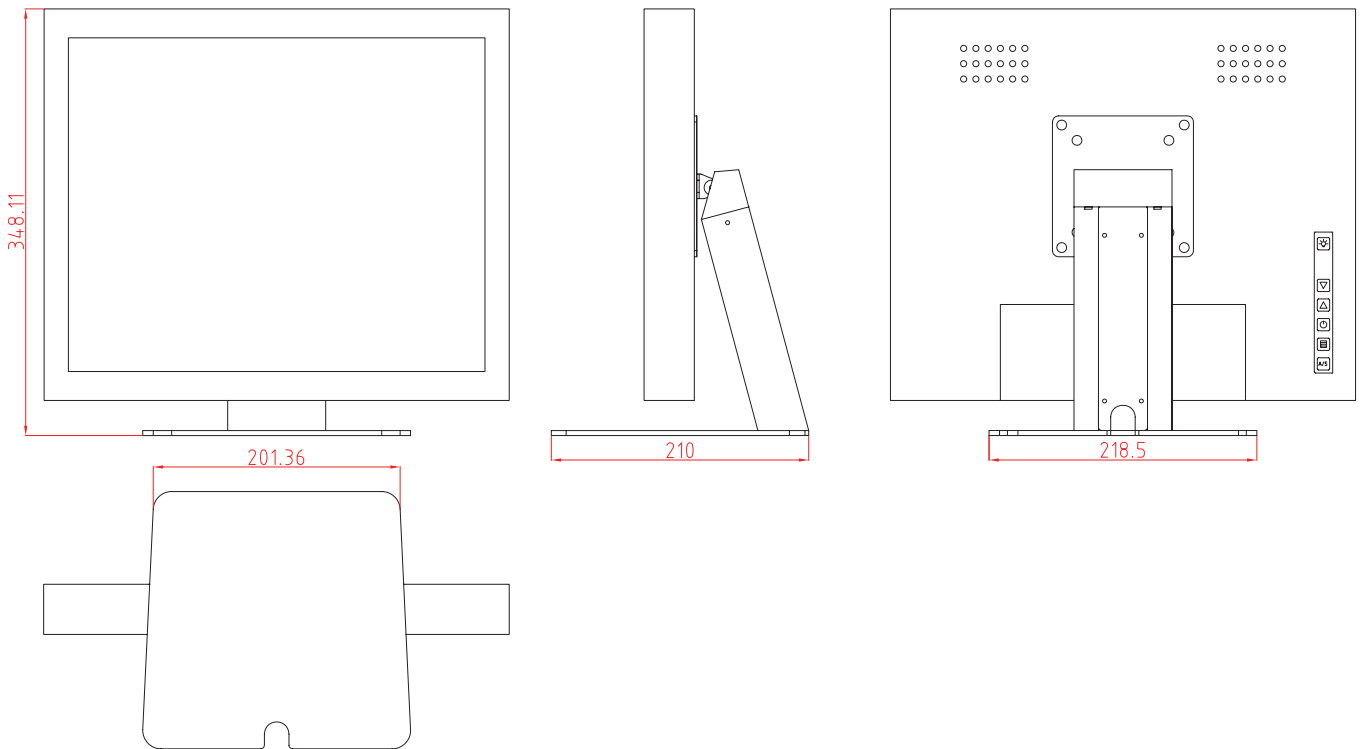

DIMENSIONS

Unit:mm

[with stand]

DIMENSIONS

[with bracket]

ACCESSORIES

Power Cord		VGA Cable	
R003OF180G003	Power Cord US Type L=1.8m	R003OH180G004	DB15p, Male/Male, L=1.8m
R003OF180G004	Power Cord German Type /2P L=1.8m	R003OH300G001	DB15p, Male/Male, L=3.0m
R003OF180G005	Power Cord UK Type /3P L=1.8m	R003OH500G001	DB15p, Male/Male, L=5.0m
Adapter			
R007W05002512	DC Adapter 12V 50W 4.16A		