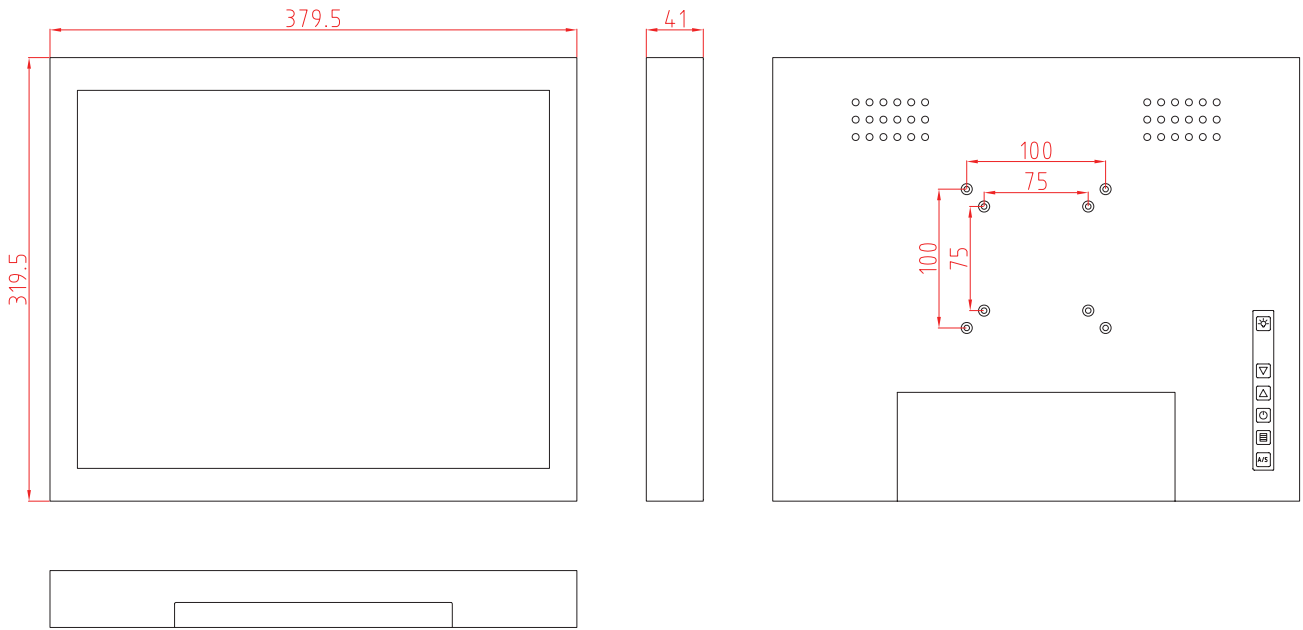

DIMENSIONS

Unit:mm

[with stand]

DIMENSIONS

[with bracket]

ACCESSORIES

Power Cord		VGA Cable	
R003OF180G003	Power Cord US Type L=1.8m	R003OH180G004	DB15p, Male/Male, L=1.8m
R003OF180G004	Power Cord German Type /2P L=1.8m	R003OH300G001	DB15p, Male/Male, L=3.0m
R003OF180G005	Power Cord UK Type /3P L=1.8m	R003OH500G001	DB15p, Male/Male, L=5.0m
Adapter			
R007W05002512	DC Adapter 12V 50W 4.16A		