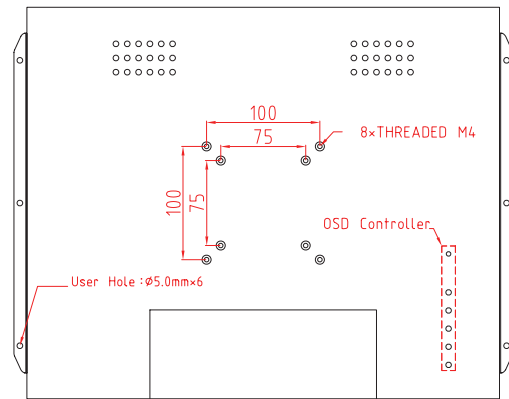

Note: Fanless: Brightness < 1000 cd/m² ;
Add fan: Brightness ≥ 1000 cd/m²

ORDER INFORMATION

MA190XX - X X X X

① ② ③ ④ ⑤

① Model Name		④ Signal Input	C: VGA. D: VGA + DVI-D. E: VGA + DVI-D + Audio. J: VGA + DVI-I + Audio + HDMI. L: VGA + S-Video + CVBS.
② Mounting / Stand	N: No accessories. C: With stand. R: Bracket (Rear mount).	⑤ Other	
③ Touch Screen	N: No Touch screen or glass. G: Glass. R: Resistive, RS232 interface. U: Resistive, USB interface.		

DIMENSIONS

Unit:mm

[with stand]

DIMENSIONS

Unit:mm

[with bracket]

ACCESSORIES

Power Cord		VGA Cable	
R003OF180G003	Power Cord US Type L=1.8m	R003OH180G004	DB15p, Male/Male, L=1.8m
R003OF180G004	Power Cord German Type /2P L=1.8m	R003OH300G001	DB15p, Male/Male, L=3.0m
R003OF180G005	Power Cord UK Type /3P L=1.8m	R003OH500G001	DB15p, Male/Male, L=5.0m
Adapter			
R007W05002512	DC Adapter 12V 50W 4.16A		