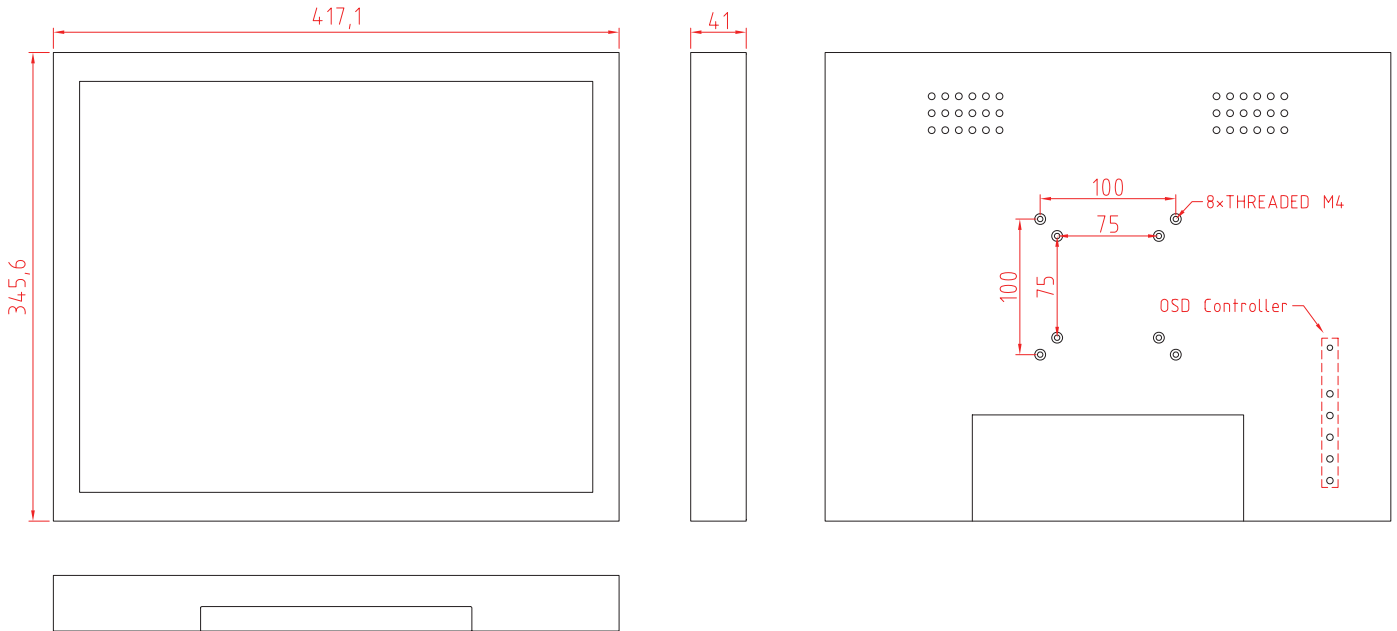

Note: Fanless: Brightness < 1000 cd/m² ;
Add fan: Brightness ≥ 1000 cd/m²

ORDER INFORMATION

MA190XX - X X X X

① ② ③ ④ ⑤

① Model Name		④ Signal Input	C: VGA. D: VGA + DVI-D. E: VGA + DVI-D + Audio. J: VGA + DVI-I + Audio + HDMI. L: VGA + S-Video + CVBS.
② Mounting / Stand	N: No accessories. C: With stand. R: Bracket (Rear mount).	⑤ Other	
③ Touch Screen	N: No Touch screen or glass. G: Glass. R: Resistive, RS232 interface. U: Resistive, USB interface.		

DIMENSIONS

Unit:mm

[with stand]

DIMENSIONS

Unit:mm

[with bracket]

ACCESSORIES

Power Cord		VGA Cable	
R003OF180G003	Power Cord US Type L=1.8m	R003OH180G004	DB15p, Male/Male, L=1.8m
R003OF180G004	Power Cord German Type /2P L=1.8m	R003OH300G001	DB15p, Male/Male, L=3.0m
R003OF180G005	Power Cord UK Type /3P L=1.8m	R003OH500G001	DB15p, Male/Male, L=5.0m
Adapter			
R007W05002512	DC Adapter 12V 50W 4.16A		