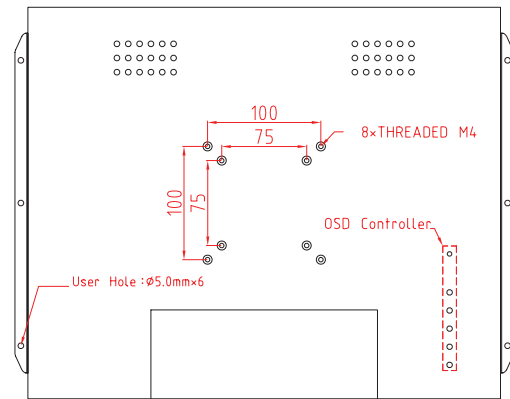

Note: Fanless: Brightness < 1000 cd/m² ;
Add fan: Brightness ≥ 1000 cd/m²

ORDER INFORMATION

MA190XX - X X X X

① ② ③ ④ ⑤

① Model Name		④ Signal Input	C: VGA. D: VGA + DVI-D. E: VGA + DVI-D + Audio. J: VGA + DVI-I + Audio + HDMI. L: VGA + S-Video + CVBS.
② Mounting / Stand	N: No accessories. C: With stand. R: Bracket (Rear mount).		
③ Touch Screen	N: No Touch screen or glass. G: Glass. R: Resistive, RS232 interface. U: Resistive, USB interface.	⑤ Other	

DIMENSIONS

Unit:mm

[with stand]

DIMENSIONS

Unit:mm

[with bracket]

ACCESSORIES

Power Cord		VGA Cable	
R003OF180G003	Power Cord US Type L=1.8m	R003OH180G004	DB15p, Male/Male, L=1.8m
R003OF180G004	Power Cord German Type /2P L=1.8m	R003OH300G001	DB15p, Male/Male, L=3.0m
R003OF180G005	Power Cord UK Type /3P L=1.8m	R003OH500G001	DB15p, Male/Male, L=5.0m
Adapter			
R007W05002512	DC Adapter 12V 50W 4.16A		