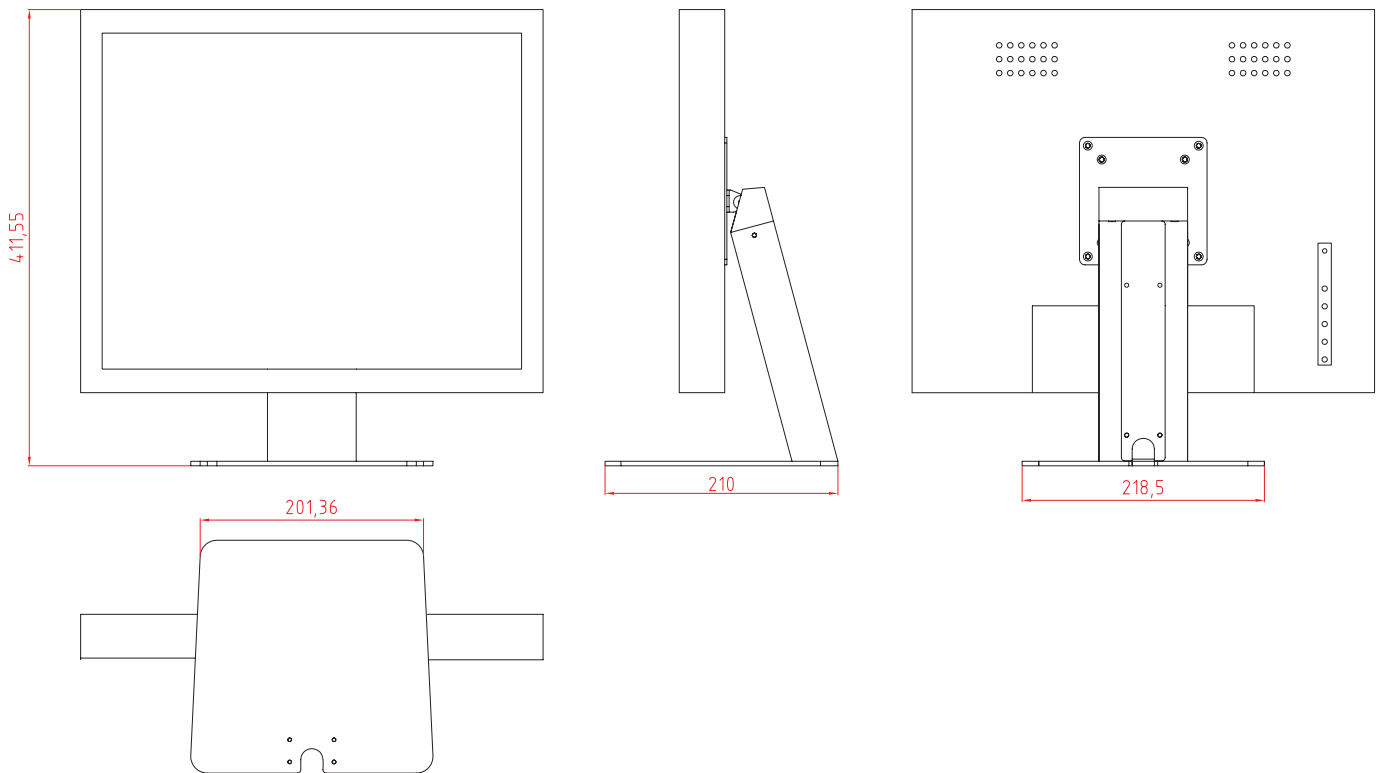

Note: Fanless: Brightness < 1000 cd/m² ;
Add fan: Brightness ≥ 1000 cd/m²

ORDER INFORMATION

MA190XX - X X X X

① ② ③ ④ ⑤

① Model Name		④ Signal Input	C: VGA. D: VGA + DVI-D. E: VGA + DVI-D + Audio. J: VGA + DVI-I + Audio + HDMI. L: VGA + S-Video + CVBS.
② Mounting / Stand	N: No accessories. C: With stand. R: Bracket (Rear mount).		
③ Touch Screen	N: No Touch screen or glass. G: Glass. R: Resistive, RS232 interface. U: Resistive, USB interface.	⑤ Other	

DIMENSIONS

Unit:mm

[with stand]

DIMENSIONS

Unit:mm

[with bracket]

ACCESSORIES

Power Cord		VGA Cable	
R003OF180G003	Power Cord US Type L=1.8m	R003OH180G004	DB15p, Male/Male, L=1.8m
R003OF180G004	Power Cord German Type /2P L=1.8m	R003OH300G001	DB15p, Male/Male, L=3.0m
R003OF180G005	Power Cord UK Type /3P L=1.8m	R003OH500G001	DB15p, Male/Male, L=5.0m
Adapter			
R007W05002512	DC Adapter 12V 50W 4.16A		