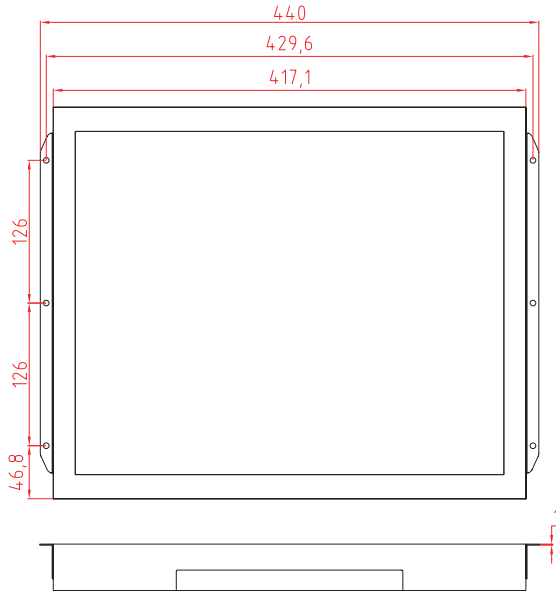

DIMENSIONS

Unit:mm

[with stand]

DIMENSIONS

Unit:mm

[with bracket]

ACCESSORIES

Power Cord		VGA Cable	
R003OF180G003	Power Cord US Type L=1.8m	R003OH180G004	DB15p, Male/Male, L=1.8m
R003OF180G004	Power Cord German Type /2P L=1.8m	R003OH300G001	DB15p, Male/Male, L=3.0m
R003OF180G005	Power Cord UK Type /3P L=1.8m	R003OH500G001	DB15p, Male/Male, L=5.0m
Adapter			
R007W05002512	DC Adapter 12V 50W 4.16A		