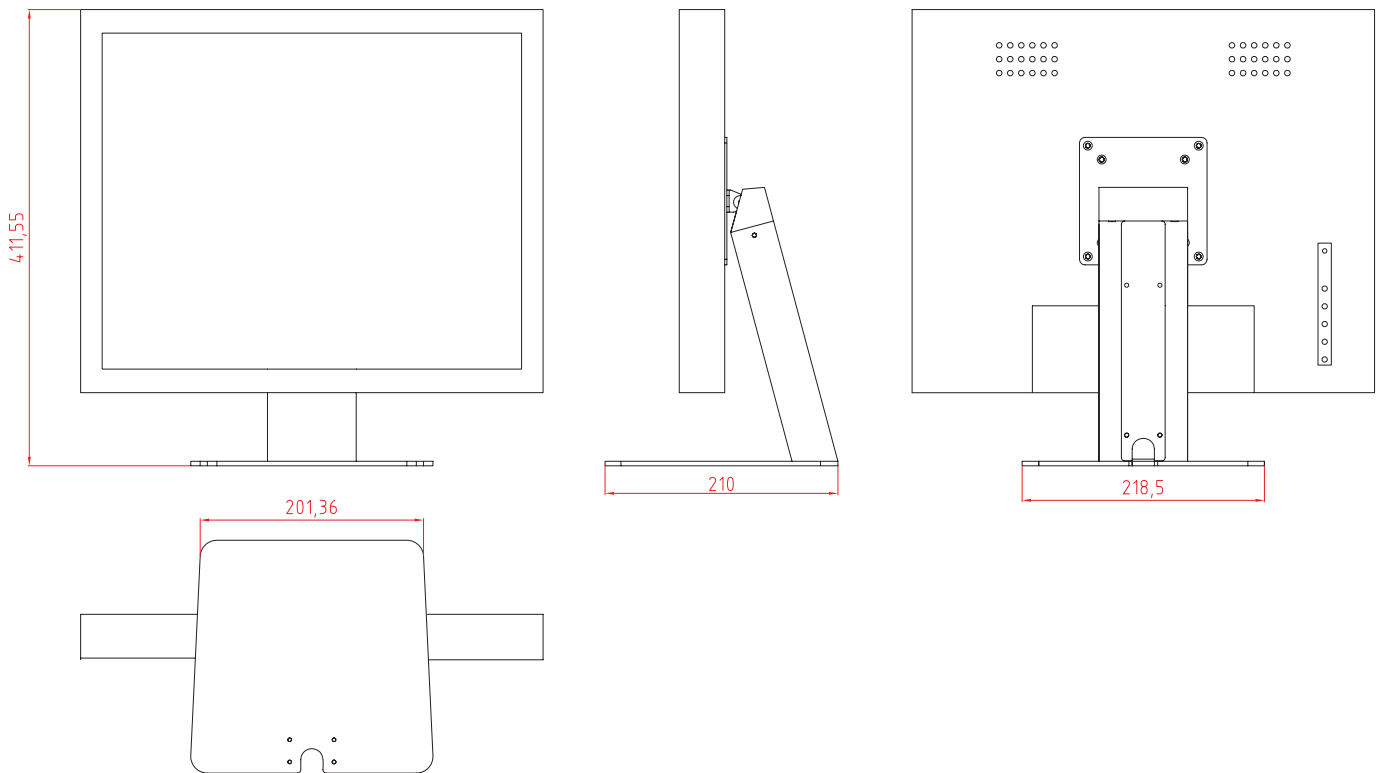

Note: Fanless: Brightness < 1000 cd/m² ;
Add fan: Brightness ≥ 1000 cd/m²

ORDER INFORMATION

MA190XX - X X X X

① ② ③ ④ ⑤

① Model Name		④ Signal Input	C: VGA. D: VGA + DVI-D. E: VGA + DVI-D + Audio. J: VGA + DVI-I + Audio + HDMI. L: VGA + S-Video + CVBS.
② Mounting / Stand	N: No accessories. C: With stand. R: Bracket (Rear mount).	⑤ Other	
③ Touch Screen	N: No Touch screen or glass. G: Glass. R: Resistive, RS232 interface. U: Resistive, USB interface.		

DIMENSIONS

Unit:mm

[with stand]

DIMENSIONS

Unit:mm

[with bracket]

ACCESSORIES

Power Cord		VGA Cable	
R003OF180G003	Power Cord US Type L=1.8m	R003OH180G004	DB15p, Male/Male, L=1.8m
R003OF180G004	Power Cord German Type /2P L=1.8m	R003OH300G001	DB15p, Male/Male, L=3.0m
R003OF180G005	Power Cord UK Type /3P L=1.8m	R003OH500G001	DB15p, Male/Male, L=5.0m
Adapter			
R007W05002512	DC Adapter 12V 50W 4.16A		