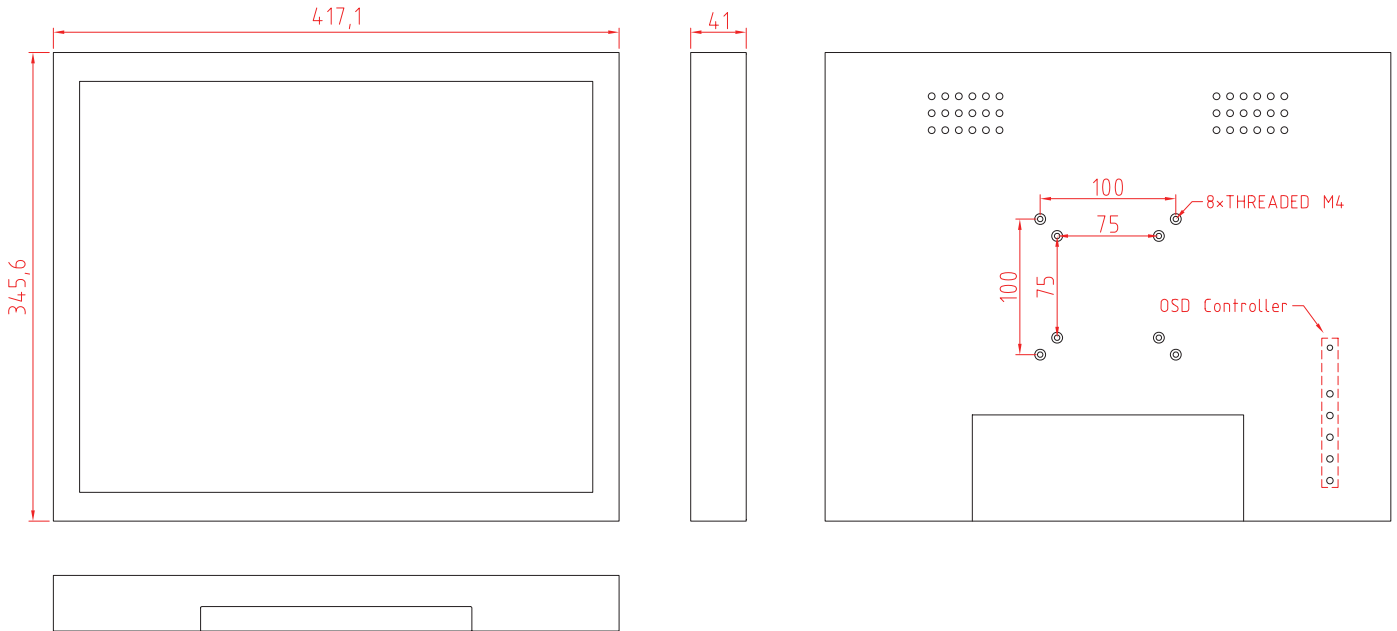

Note: Fanless: Brightness < 1000 cd/m² ;
Add fan: Brightness ≥ 1000 cd/m²

ORDER INFORMATION

MA190XX - X X X X

① ② ③ ④ ⑤

① Model Name		④ Signal Input	C: VGA. D: VGA + DVI-D. E: VGA + DVI-D + Audio. J: VGA + DVI-I + Audio + HDMI. L: VGA + S-Video + CVBS.
② Mounting / Stand	N: No accessories. C: With stand. R: Bracket (Rear mount).		
③ Touch Screen	N: No Touch screen or glass. G: Glass. R: Resistive, RS232 interface. U: Resistive, USB interface.	⑤ Other	

DIMENSIONS

Unit:mm

[with stand]

DIMENSIONS

Unit:mm

[with bracket]

ACCESSORIES

Power Cord		VGA Cable	
R003OF180G003	Power Cord US Type L=1.8m	R003OH180G004	DB15p, Male/Male, L=1.8m
R003OF180G004	Power Cord German Type /2P L=1.8m	R003OH300G001	DB15p, Male/Male, L=3.0m
R003OF180G005	Power Cord UK Type /3P L=1.8m	R003OH500G001	DB15p, Male/Male, L=5.0m
Adapter			
R007W05002512	DC Adapter 12V 50W 4.16A		