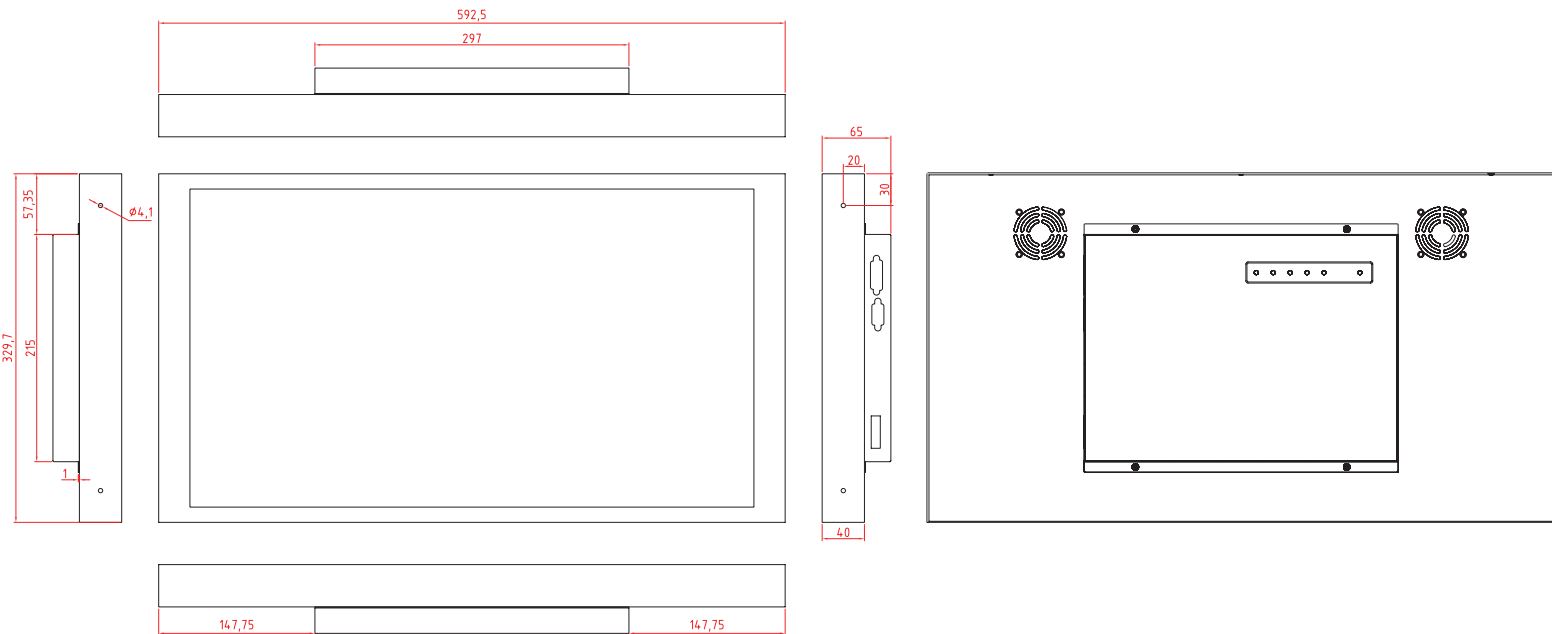

Metal Frame LCD Monitor

# MA240N1

Model Name	MA240N1
Screen Size(inch)	24.0"
Active Display Area (mm)	531.36 (H) x 298.89 (V)
Display Resolution (pixel)	Full HD (1920 x 1080)
Pixel Pitch (um)	276.75 x 276.75
Display Color	16.7M (RGB 6-bit+Hi_FRC)
Viewing Angles (CR ≥ 10)	85 / 85 / 80 / 80 (R/L/U/D)
Contrast Ratio	1000 (typ.)
Brightness (cd/m <sup>2</sup> )	300 (typ.)
Response Time (msec)	5 (typ.)
Backlight Unit	CCFL
Power Source	AC 100~240V, Universal
Signal Connector	15 pin D-sub

## DIMENSIONS

Unit:mm

Note: this is a simplified drawing and some components are not made in detail. Please contact our sales representative if you need further product's information.

\*All specifications and photos are subject to change without notice.