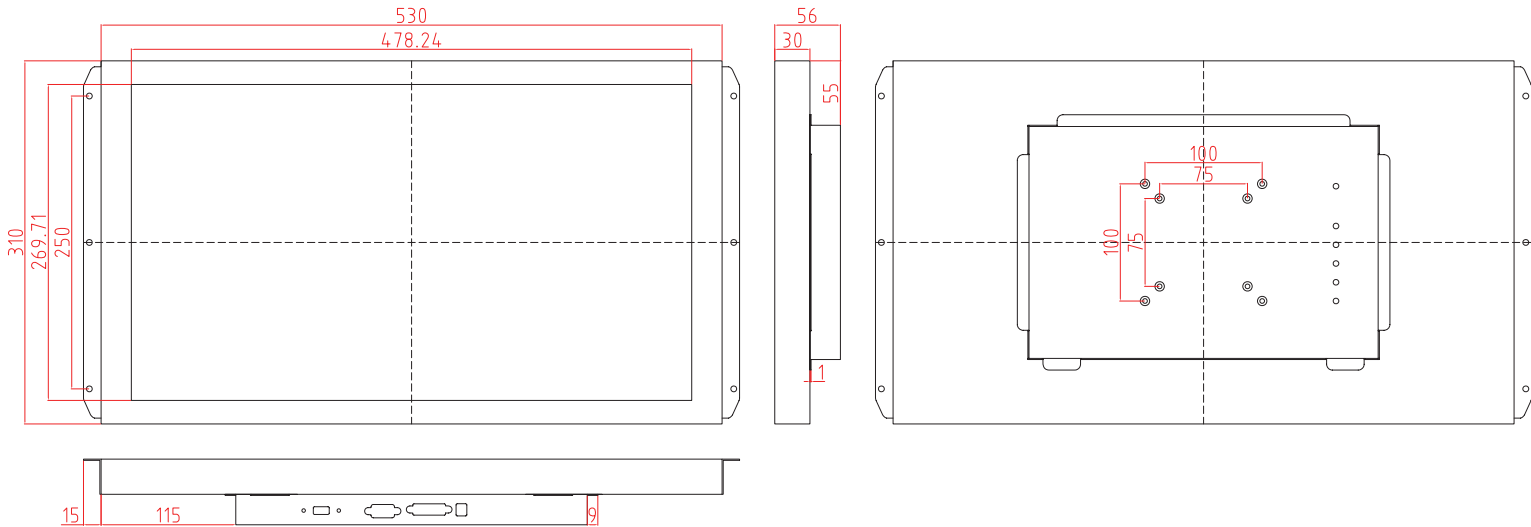

## DIMENSIONS

Unit:mm

[With bracket]

## ACCESSORIES

Power Cord		VGA Cable	
R003OF180G003	Power Cord US Type L=1.8m	R003OH180G004	DB15p, Male/Male, L=1.8m
R003OF180G004	Power Cord German Type /2P L=1.8m	R003OH300G001	DB15p, Male/Male, L=3.0m
R003OF180G005	Power Cord UK Type /3P L=1.8m	R003OH500G001	DB15p, Male/Male, L=5.0m
Adapter			
R007W05002512	DC Adapter 12V 50W 4.16A		