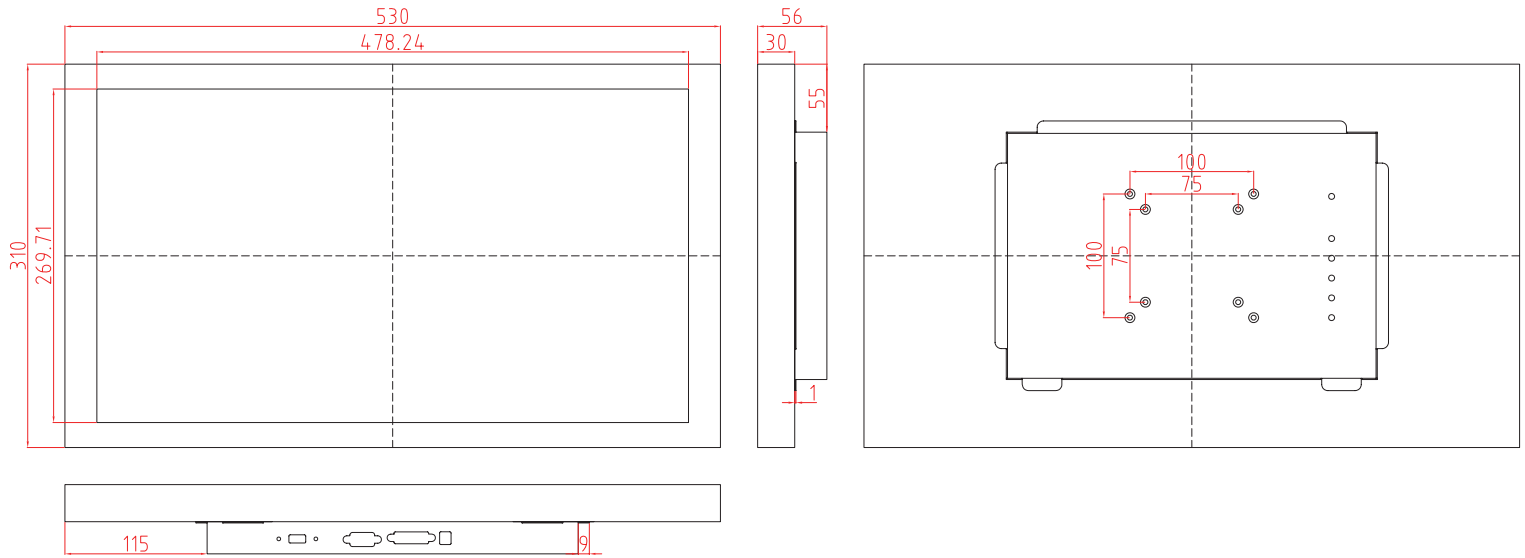

## DIMENSIONS

Unit:mm

[With bracket]

## ACCESSORIES

Power Cord		VGA Cable	
R003OF180G003	Power Cord US Type L=1.8m	R003OH180G004	DB15p, Male/Male, L=1.8m
R003OF180G004	Power Cord German Type /2P L=1.8m	R003OH300G001	DB15p, Male/Male, L=3.0m
R003OF180G005	Power Cord UK Type /3P L=1.8m	R003OH500G001	DB15p, Male/Male, L=5.0m
Adapter			
R007W05002512	DC Adapter 12V 50W 4.16A		