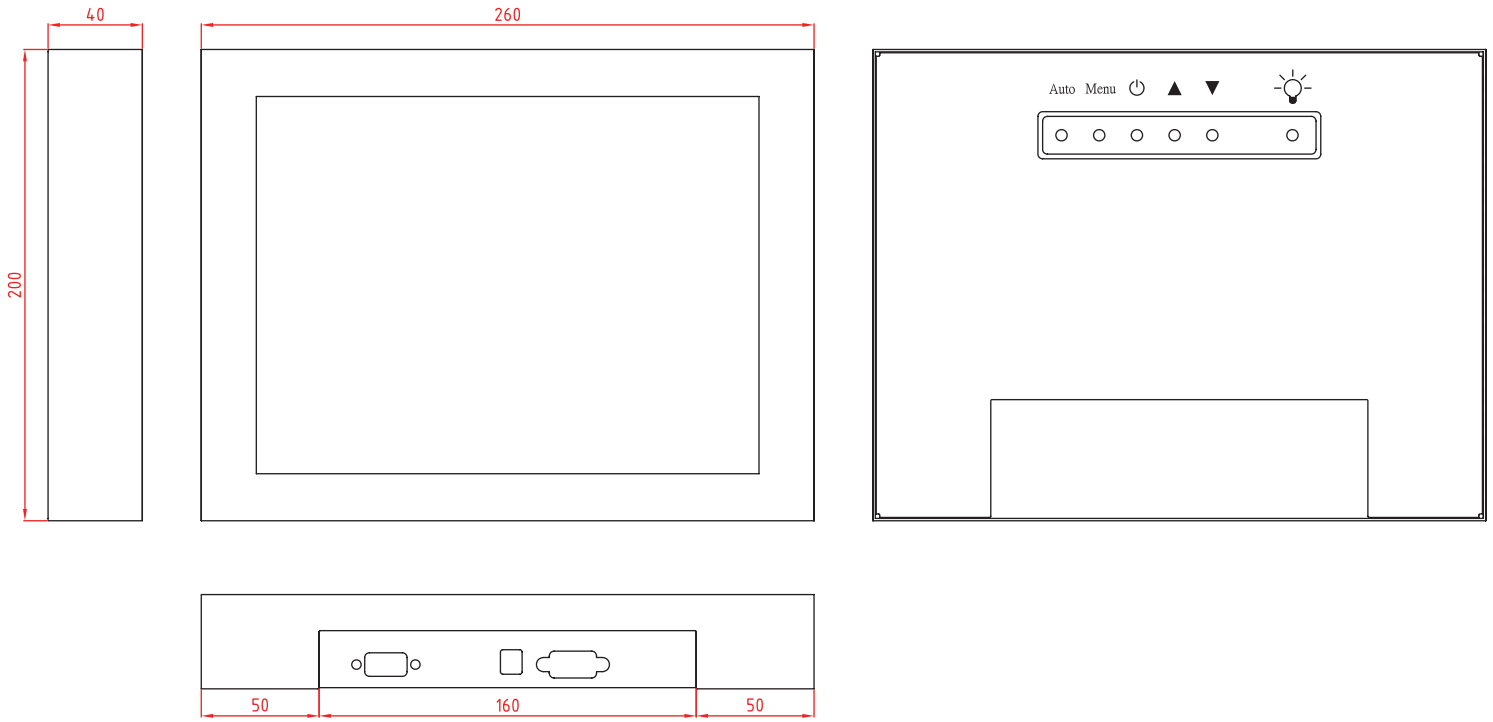

Note: Fanless: Brightness < 1000 cd/m² ;
Add fan: Brightness ≥ 1000 cd/m²

ORDER INFORMATION

SE104XX - X X

① ② ③

① Model Name	③ Signal Input	C: VGA only. D: VGA + DVI-D. E: VGA + DVI-D + Audio. J: VGA + DVI-I + Audio + HDMI. L: VGA + S-Video + CVBS.
② Touch (Optional)	N: No touch screen or glass. G: Glass. R: RS-232, resistive. U: USB, resistive.	

DIMENSIONS

Unit:mm

ACCESSORIES

Power Cord		VGA Cable	
R003OF180G003	Power Cord US Type L=1.8m	R003OH180G004	DB15p, Male/Male, L=1.8m
R003OF180G004	Power Cord German Type /2P L=1.8m	R003OH300G001	DB15p, Male/Male, L=3.0m
R003OF180G005	Power Cord UK Type /3P L=1.8m	R003OH500G001	DB15p, Male/Male, L=5.0m
Adapter			
R007W05002512	DC Adapter 12V 50W 4.16A		