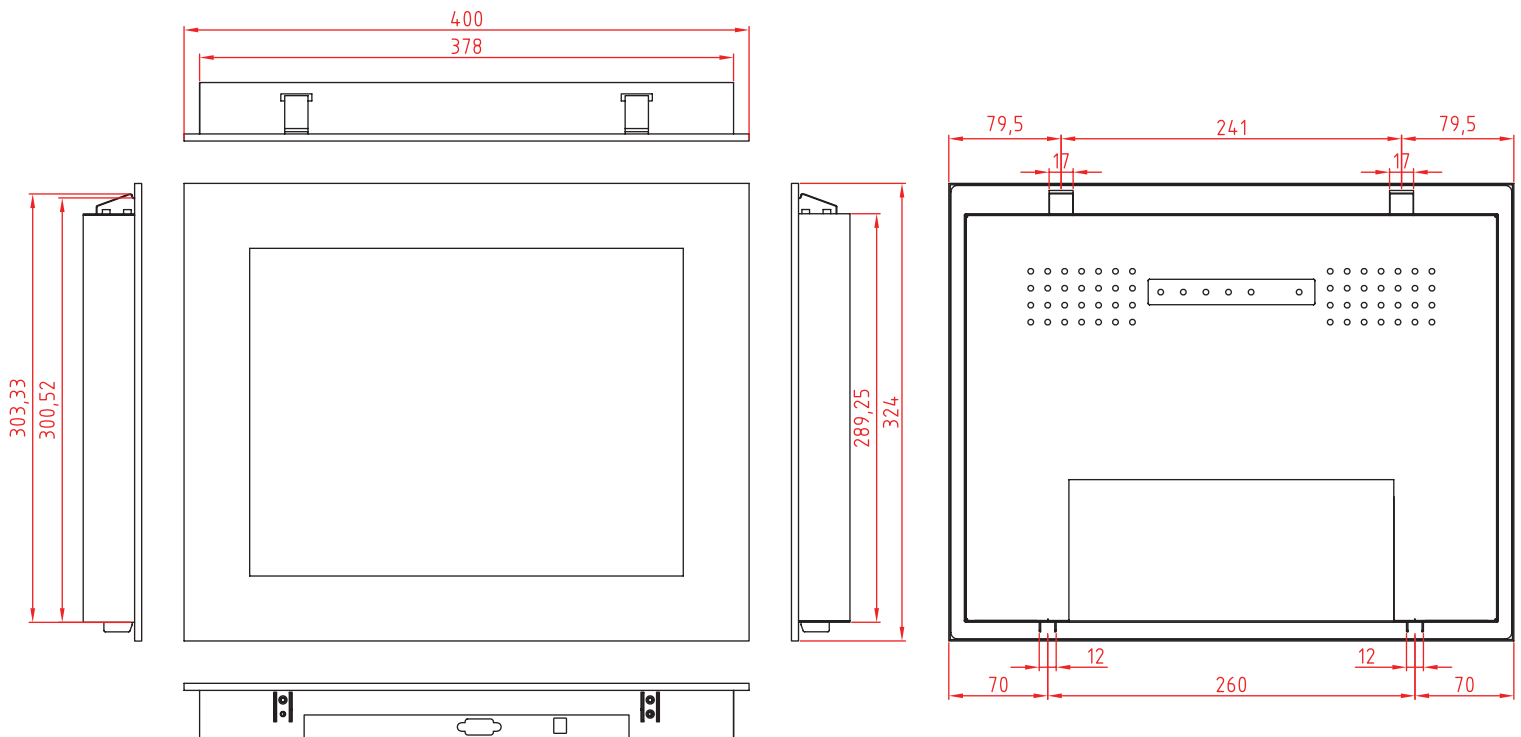

Metal Frame LCD Monitor -

ME150-A01

Model Name	ME150-A01
Screen Size (inch)	15.0"
Active Display Area (mm)	304.128(H) x 228.096(V)
Display Resolution (pixel)	XGA (1024x768)
Pixel Pitch (mm)	0.297 x 0.297
Display Color	262K / 16.2M
Viewing Angles (CR ≥ 10)	80/80/70/60 (R/L/U/D)
Contrast Ratio	700:1 (typ)
Brightness (cd/m ²)	350
Response Time (msec)	8
Backlight Unit	LED
Power Source	AC 100~240V, Universal
Signal Connector	15 pin D-sub

DIMENSIONS

Unit:mm

Note: this is a simplified drawing and some components are not made in detail. Please contact our sales representative if you need further product information.

*All specifications and photos are subject to change without notice.