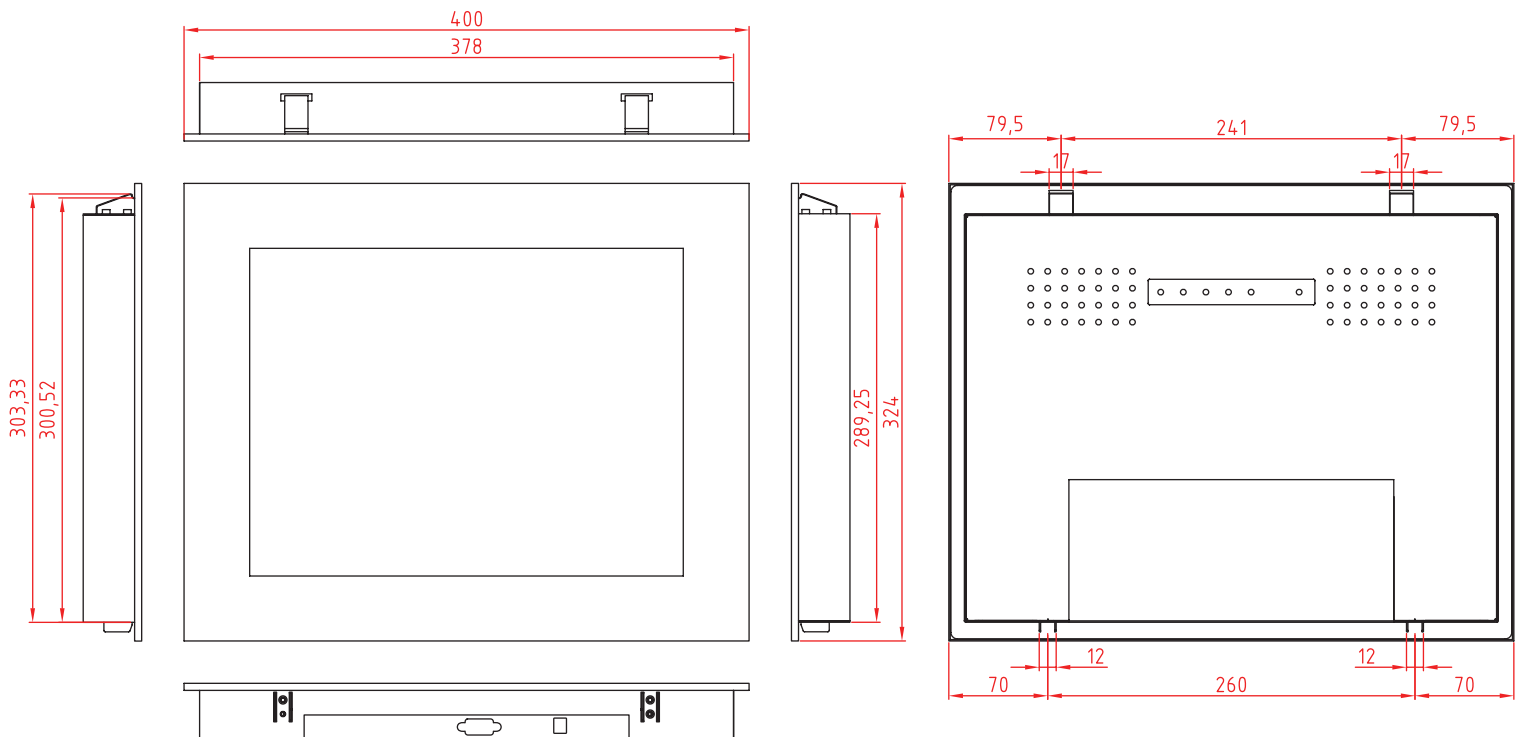

Metal Frame LCD Monitor -

# ME150-A01

Model Name	ME150-A01
Screen Size (inch)	15.0"
Active Display Area (mm)	304.128(H) x 228.096(V)
Display Resolution (pixel)	XGA (1024x768)
Pixel Pitch (mm)	0.297 x 0.297
Display Color	262K / 16.2M
Viewing Angles (CR ≥ 10)	80/80/70/60 (R/L/U/D)
Contrast Ratio	700:1 (typ)
Brightness (cd/m <sup>2</sup> )	350
Response Time (msec)	8
Backlight Unit	LED
Power Source	AC 100~240V, Universal
Signal Connector	15 pin D-sub

## DIMENSIONS

Unit:mm

Note: this is a simplified drawing and some components are not made in detail. Please contact our sales representative if you need further product information.

\*All specifications and photos are subject to change without notice.