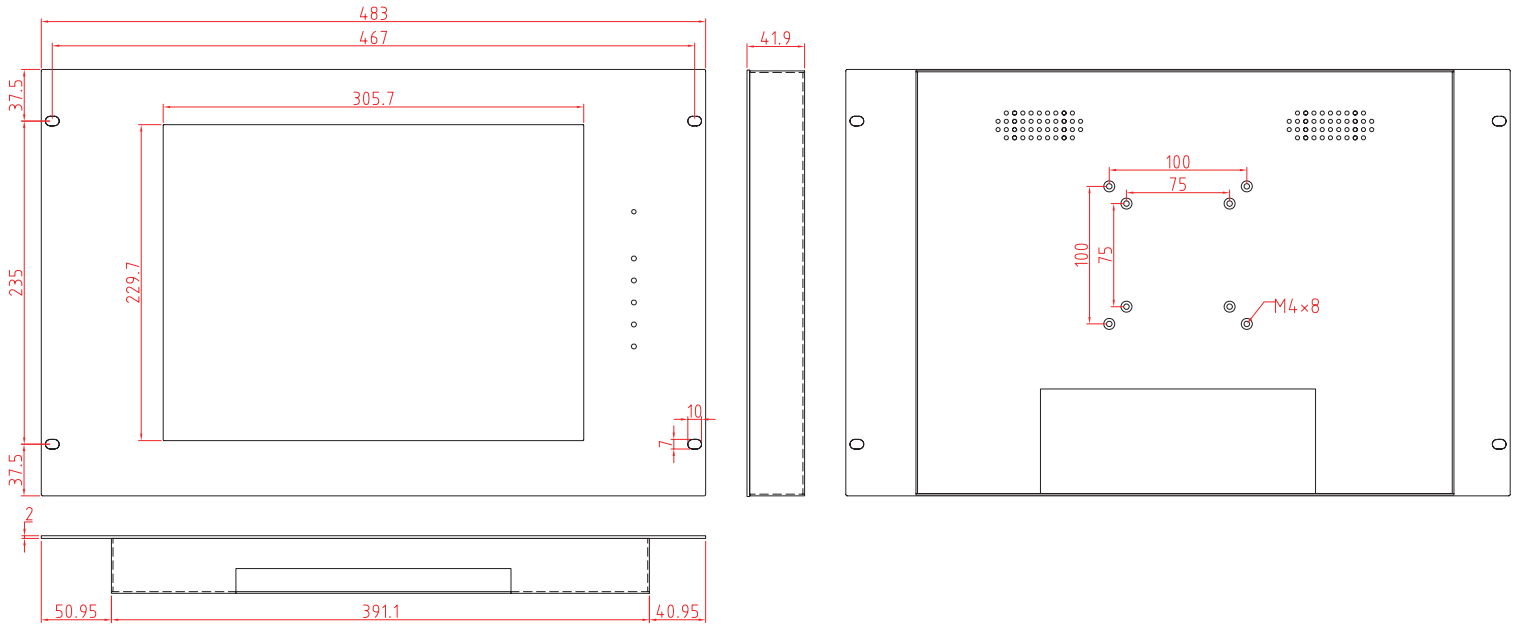

DIMENSIONS

Unit:mm

ACCESSORIES

Power Cord		VGA Cable	
R003OF180G003	Power Cord US Type L=1.8m	R003OH180G004	DB15p, Male/Male, L=1.8m
R003OF180G004	Power Cord German Type /2P L=1.8m	R003OH300G001	DB15p, Male/Male, L=3.0m
R003OF180G005	Power Cord UK Type /3P L=1.8m	R003OH500G001	DB15p, Male/Male, L=5.0m
Adapter			
R007W05002512	DC Adapter 12V 50W 4.16A		