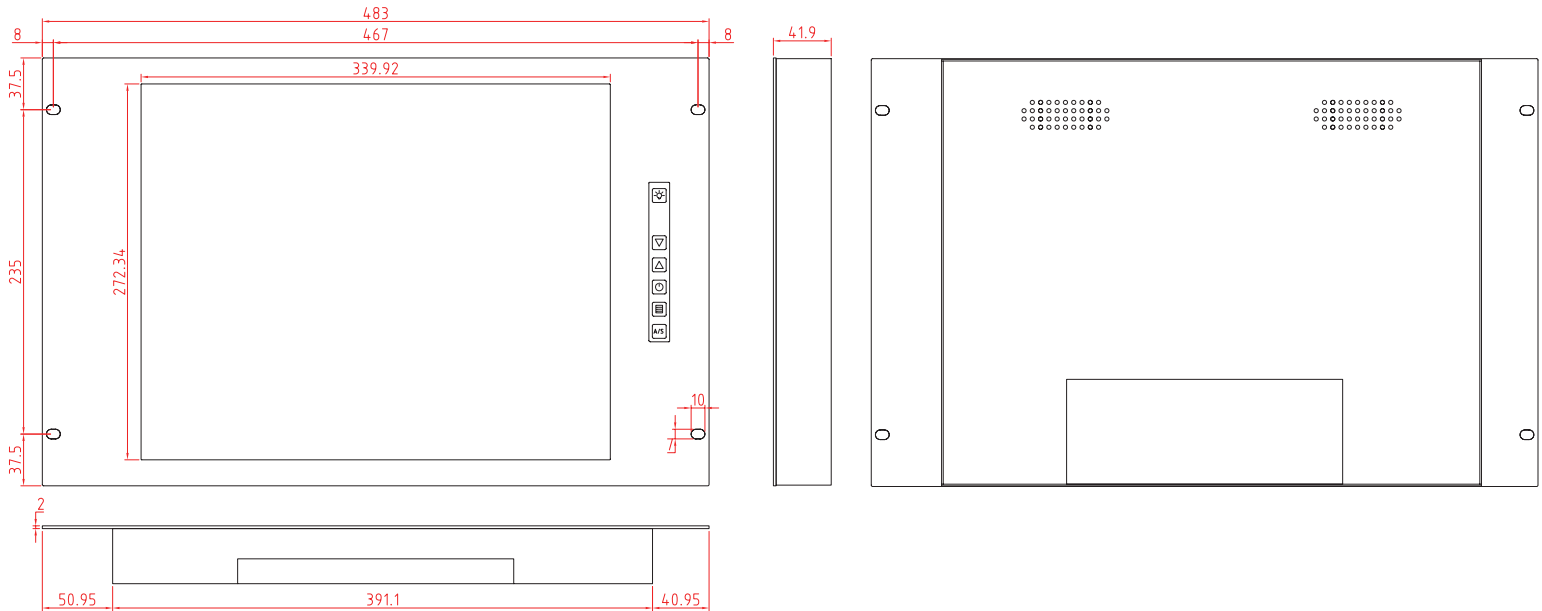

DIMENSIONS

Unit:mm

ACCESSORIES

Power Cord		VGA Cable	
R003OF180G003	Power Cord US Type L=1.8m	R003OH180G004	DB15p, Male/Male, L=1.8m
R003OF180G004	Power Cord German Type /2P L=1.8m	R003OH300G001	DB15p, Male/Male, L=3.0m
R003OF180G005	Power Cord UK Type /3P L=1.8m	R003OH500G001	DB15p, Male/Male, L=5.0m
Adapter			
R007W05002512	DC Adapter 12V 50W 4.16A		