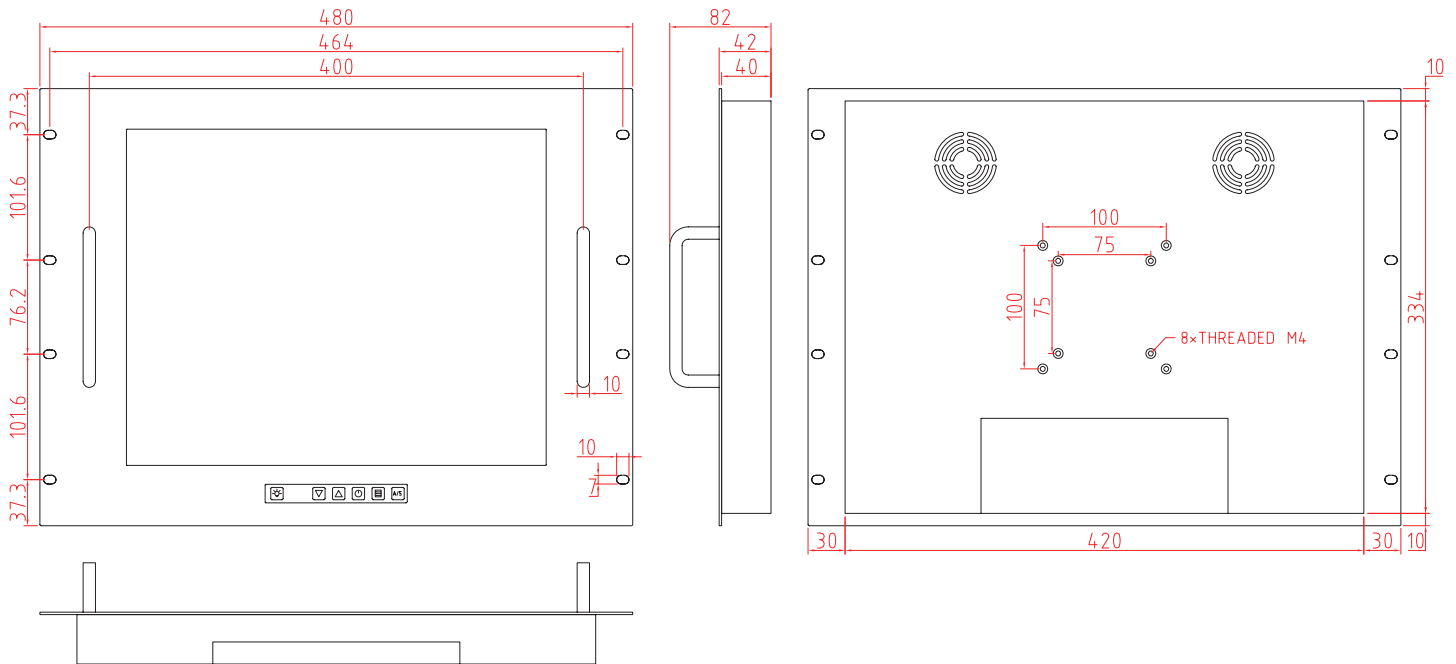

## DIMENSIONS

Unit:mm

## ACCESSORIES

Power Cord		VGA Cable	
R003OF180G003	Power Cord US Type L=1.8m	R003OH180G004	DB15p, Male/Male, L=1.8m
R003OF180G004	Power Cord German Type /2P L=1.8m	R003OH300G001	DB15p, Male/Male, L=3.0m
R003OF180G005	Power Cord UK Type /3P L=1.8m	R003OH500G001	DB15p, Male/Male, L=5.0m
Adapter			
R007W05002512	DC Adapter 12V 50W 4.16A		