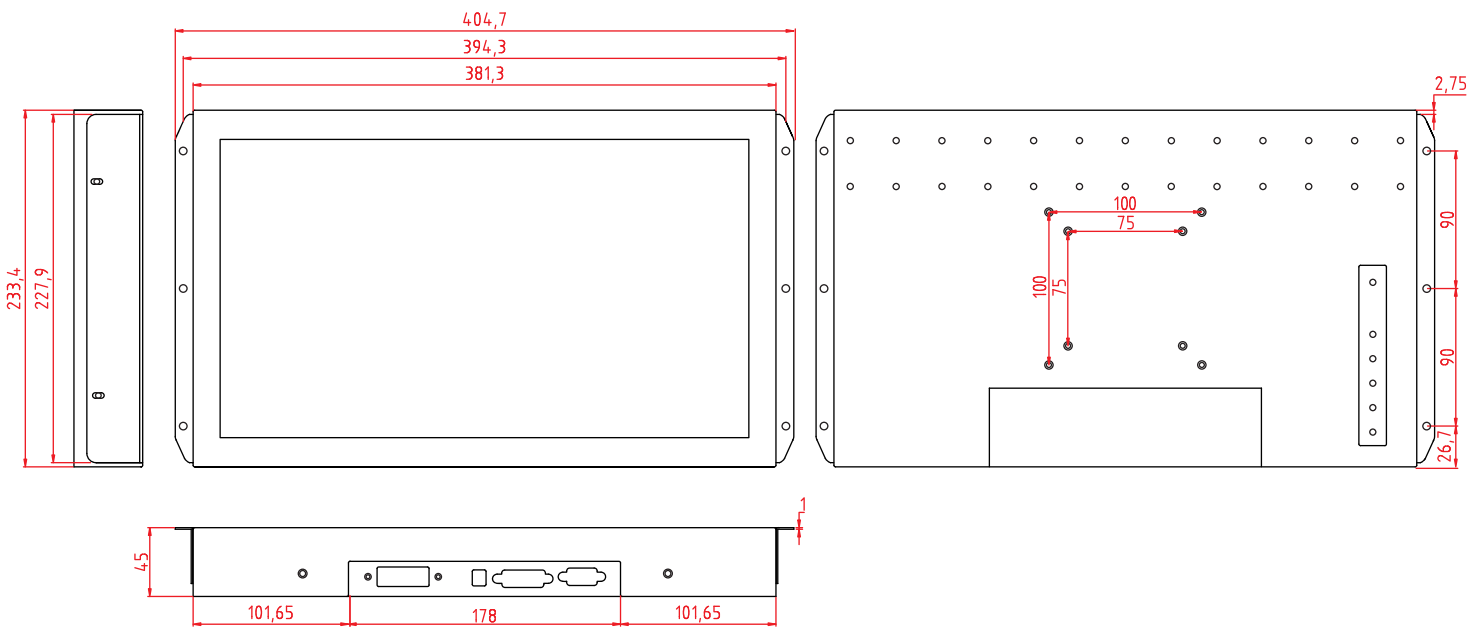

Metal Frame LCD Monitor

MA156N1

Model Name	MA156N1
Screen Size(inch)	15.6"
Active Display Area (mm)	344.232(H) x 193.536(V)
Display Resolution (pixel)	HD (1366 x 768)
Pixel Pitch (um)	252 x 252
Display Color	16.7M (RGB 6-bit+Hi_FRC)
Viewing Angles (CR ≥ 10)	170(H) / 160(V)
Contrast Ratio	500 (typ.)
Brightness (cd/m ²)	300 (typ.)
Response Time (msec)	8 (typ.)
Backlight Unit	CCFL
Power Source	AC 100~240V, Universal
Signal Connector	15 pin D-sub

DIMENSIONS

Unit:mm

Note: this is a simplified drawing and some components are not made in detail. Please contact our sales representative if you need further product's information.

*All specifications and photos are subject to change without notice.