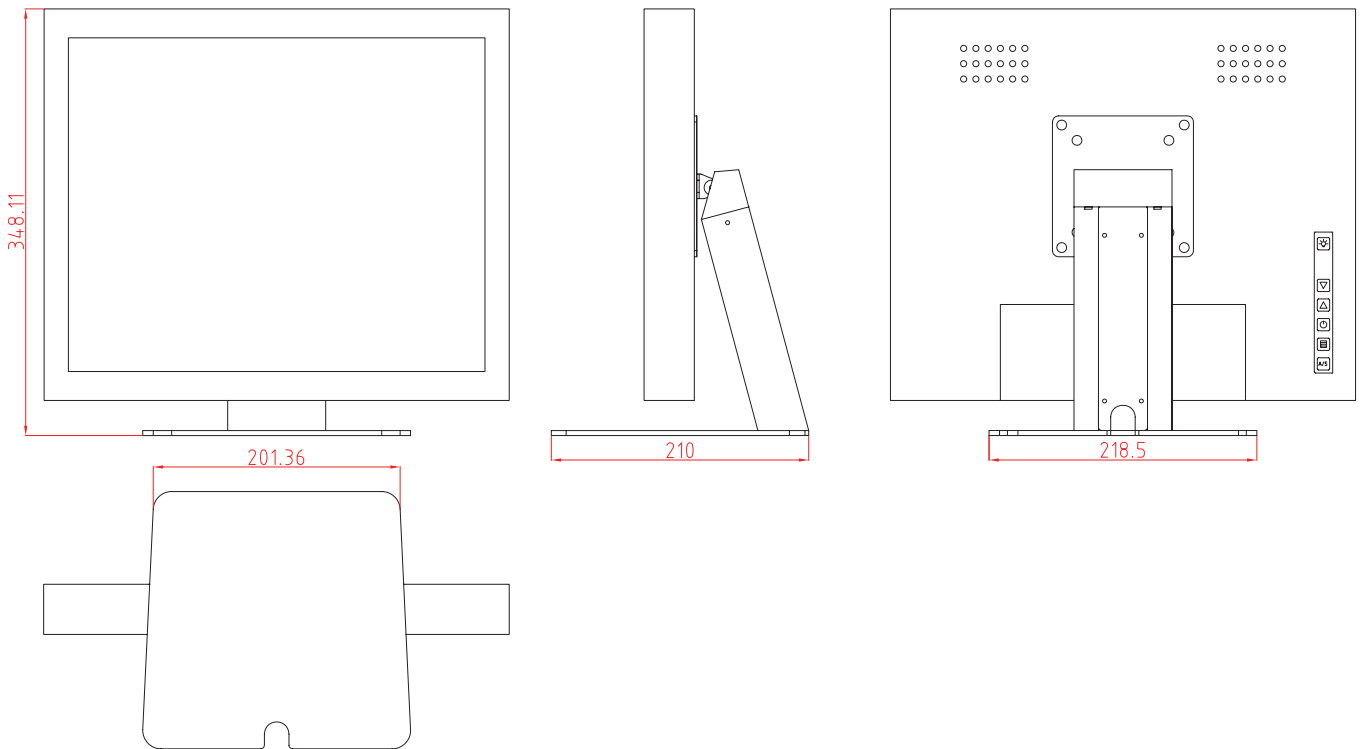

Note: Fanless: Brightness < 1000 cd/m² ;
 Add fan: Brightness ≥ 1000 cd/m²

ORDER INFORMATION

MA170XX - X X X X

① ② ③ ④ ⑤

① Model Name	② Mounting / Stand	③ Touch Screen	④ Signal Input	C: VGA. D: VGA + DVI-D. E: VGA + DVI-D + Audio. J: VGA + DVI-I + Audio + HDMI. L: VGA + S-Video + CVBS.
N: No accessories. C: With stand. R: Bracket (Reat mount).			⑤ Other	
N: No Touch screen or glass. G: Glass. R: Resistive, RS232 interface. U: Resistive, USB interface.				

DIMENSIONS

Unit:mm

[with stand]

DIMENSIONS

[with bracket]

ACCESSORIES

Power Cord		VGA Cable	
R003OF180G003	Power Cord US Type L=1.8m	R003OH180G004	DB15p, Male/Male, L=1.8m
R003OF180G004	Power Cord German Type /2P L=1.8m	R003OH300G001	DB15p, Male/Male, L=3.0m
R003OF180G005	Power Cord UK Type /3P L=1.8m	R003OH500G001	DB15p, Male/Male, L=5.0m
Adapter			
R007W05002512	DC Adapter 12V 50W 4.16A		