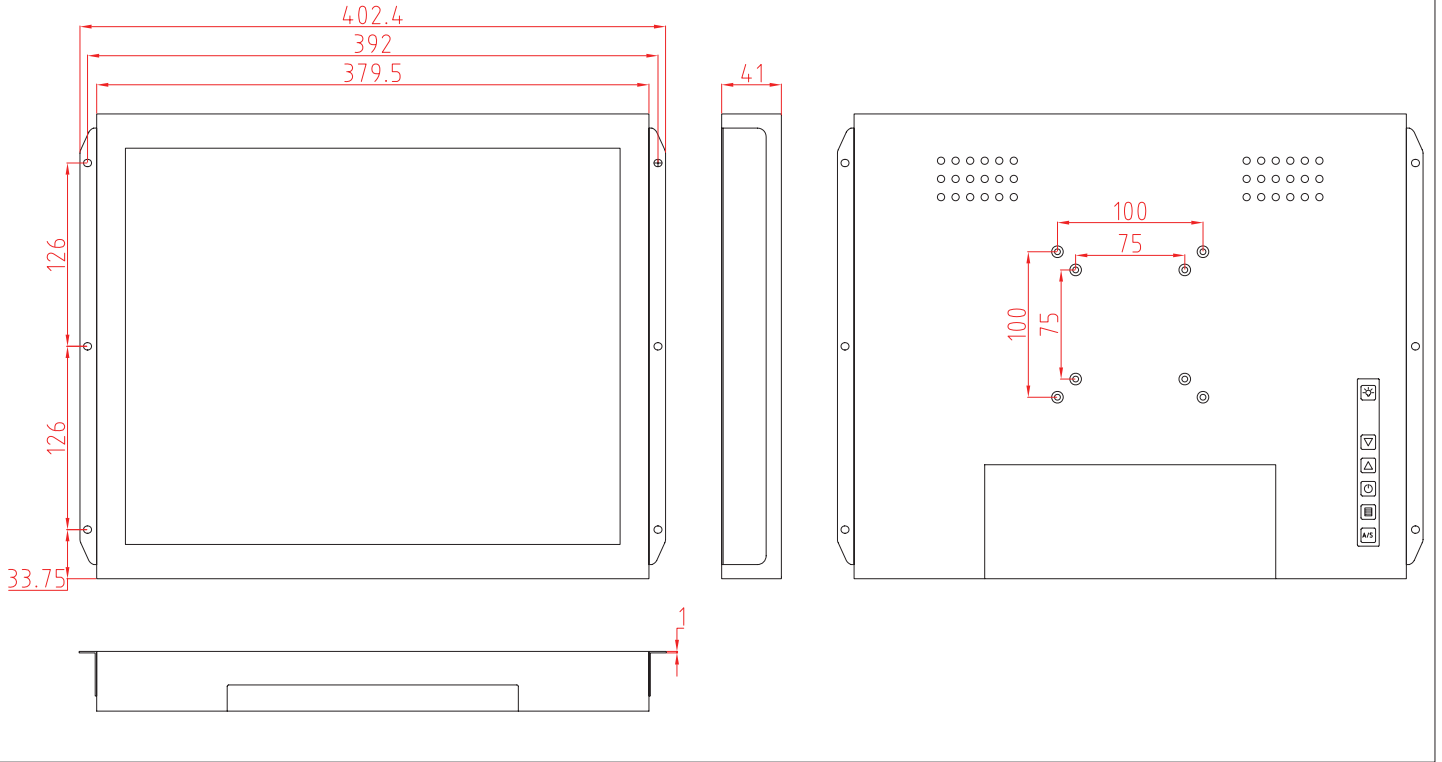

DIMENSIONS

Unit:mm

[with stand]

DIMENSIONS

[with bracket]

ACCESSORIES

Power Cord		VGA Cable	
R003OF180G003	Power Cord US Type L=1.8m	R003OH180G004	DB15p, Male/Male, L=1.8m
R003OF180G004	Power Cord German Type /2P L=1.8m	R003OH300G001	DB15p, Male/Male, L=3.0m
R003OF180G005	Power Cord UK Type /3P L=1.8m	R003OH500G001	DB15p, Male/Male, L=5.0m
Adapter			
R007W05002512	DC Adapter 12V 50W 4.16A		