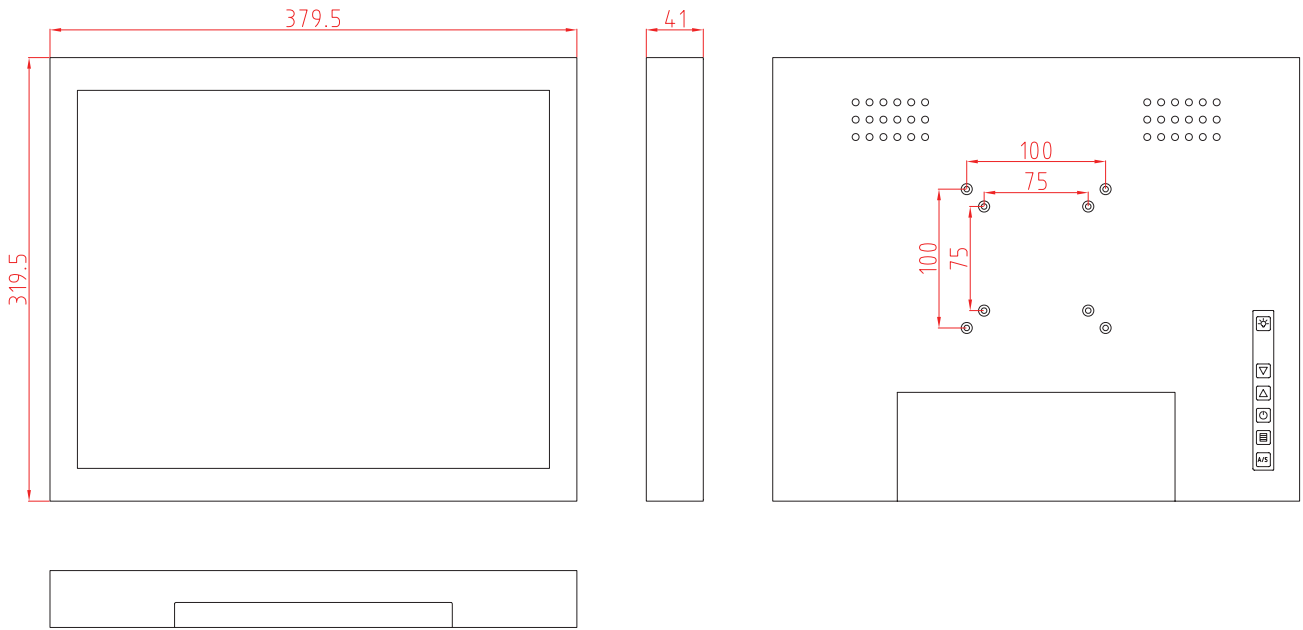

Note: Fanless: Brightness < 1000 cd/m² ;
 Add fan: Brightness ≥ 1000 cd/m²

ORDER INFORMATION

MA170XX - X X X X

① ② ③ ④ ⑤

① Model Name	② Mounting / Stand	③ Touch Screen	④ Signal Input	C: VGA. D: VGA + DVI-D. E: VGA + DVI-D + Audio. J: VGA + DVI-I + Audio + HDMI. L: VGA + S-Video + CVBS.
N: No accessories. C: With stand. R: Bracket (Reat mount).			⑤ Other	
N: No Touch screen or glass. G: Glass. R: Resistive, RS232 interface. U: Resistive, USB interface.				

DIMENSIONS

Unit:mm

[with stand]

DIMENSIONS

[with bracket]

ACCESSORIES

Power Cord		VGA Cable	
R003OF180G003	Power Cord US Type L=1.8m	R003OH180G004	DB15p, Male/Male, L=1.8m
R003OF180G004	Power Cord German Type /2P L=1.8m	R003OH300G001	DB15p, Male/Male, L=3.0m
R003OF180G005	Power Cord UK Type /3P L=1.8m	R003OH500G001	DB15p, Male/Male, L=5.0m
Adapter			
R007W05002512	DC Adapter 12V 50W 4.16A		