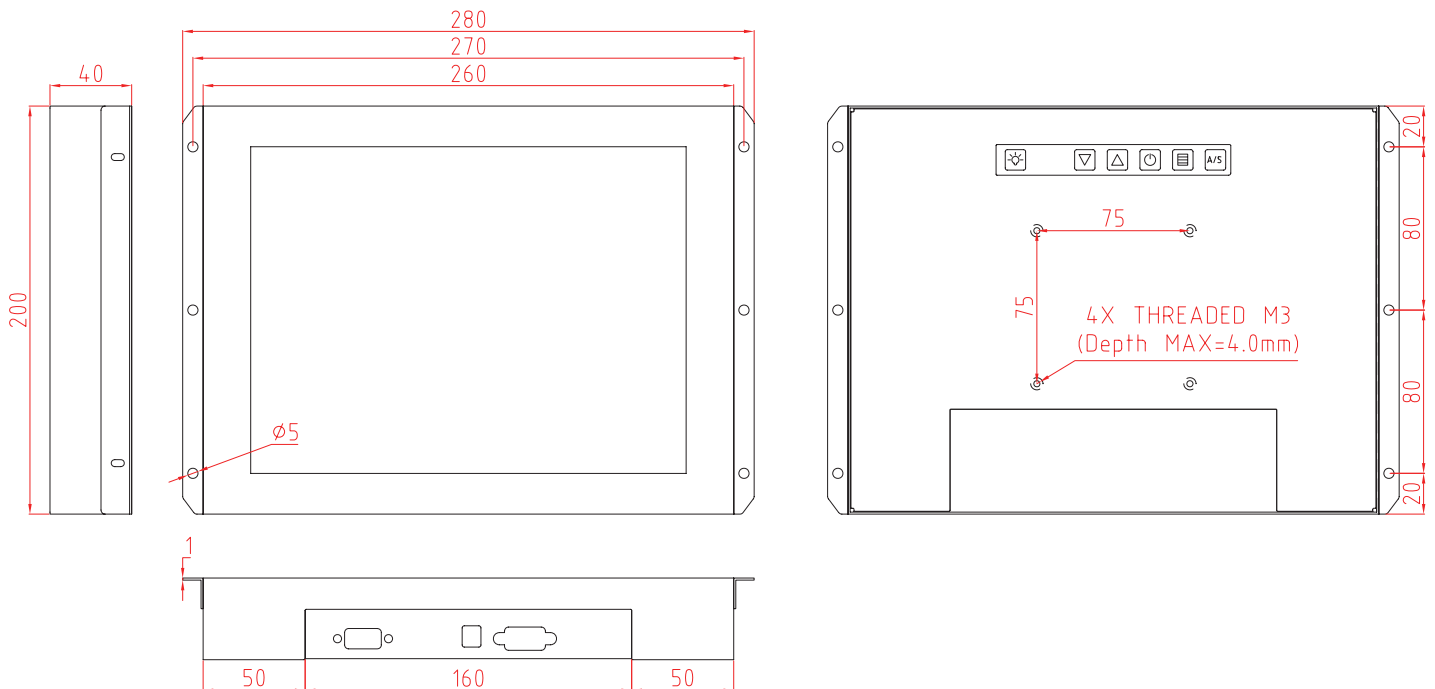

DIMENSIONS

Unit:mm

[with bracket]

ACCESSORIES

Power Cord		VGA Cable	
R003OF180G003	Power Cord US Type L=1.8m	R003OH180G004	DB15p, Male/Male, L=1.8m
R003OF180G004	Power Cord German Type /2P L=1.8m	R003OH300G001	DB15p, Male/Male, L=3.0m
R003OF180G005	Power Cord UK Type /3P L=1.8m	R003OH500G001	DB15p, Male/Male, L=5.0m
Adapter			
R007W05002512	DC Adapter 12V 50W 4.16A		