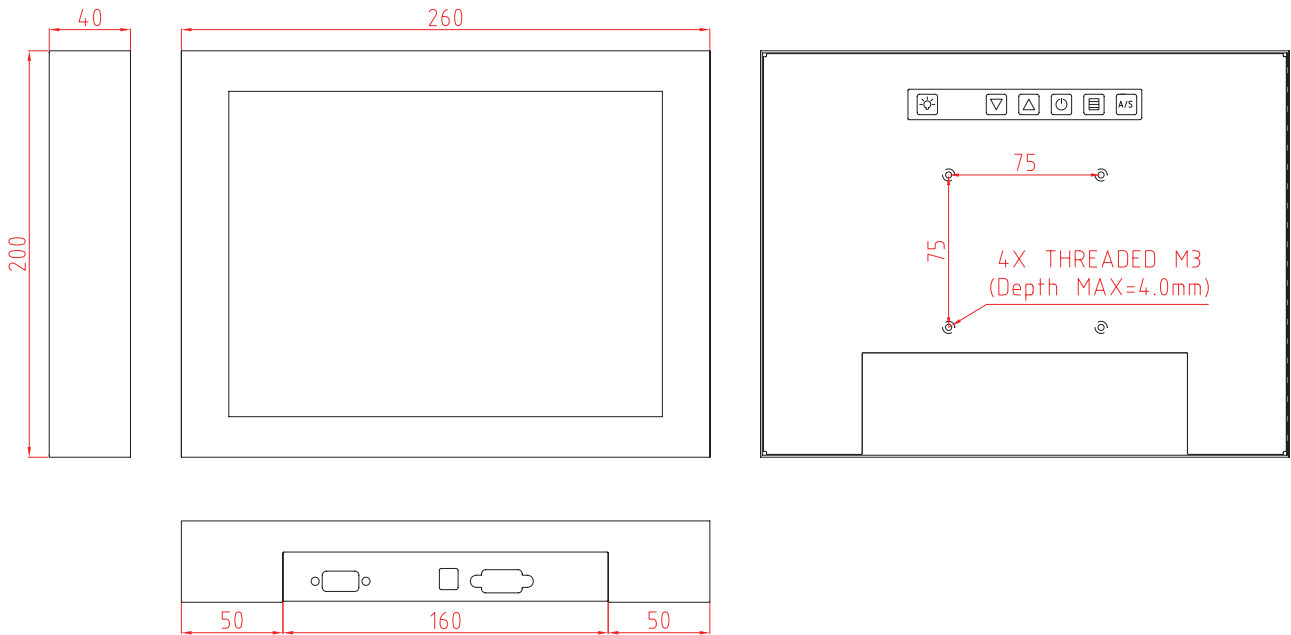

DIMENSIONS

Unit:mm

[with bracket]

ACCESSORIES

Power Cord		VGA Cable	
R003OF180G003	Power Cord US Type L=1.8m	R003OH180G004	DB15p, Male/Male, L=1.8m
R003OF180G004	Power Cord German Type /2P L=1.8m	R003OH300G001	DB15p, Male/Male, L=3.0m
R003OF180G005	Power Cord UK Type /3P L=1.8m	R003OH500G001	DB15p, Male/Male, L=5.0m
Adapter			
R007W05002512	DC Adapter 12V 50W 4.16A		