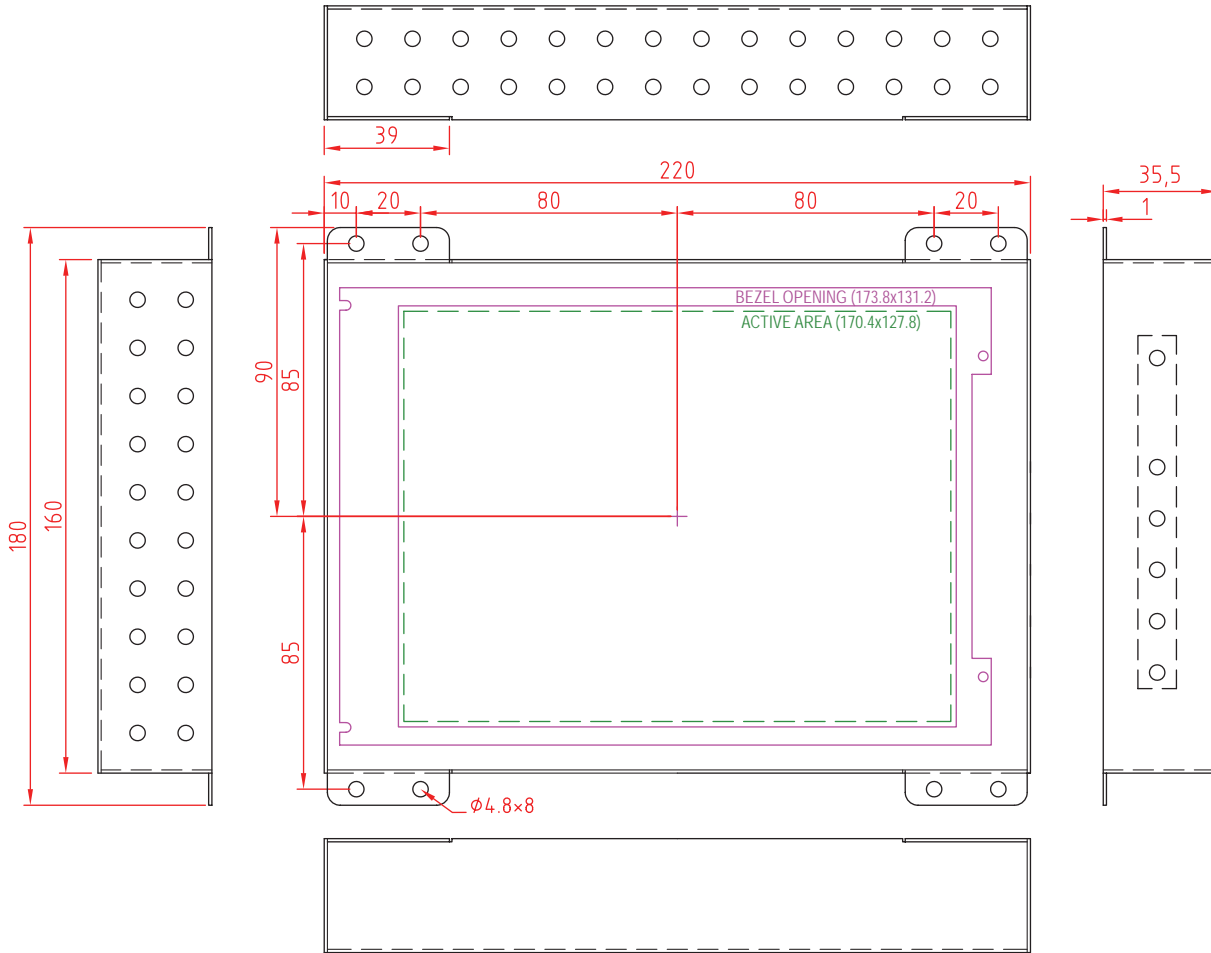

DIMENSIONS

Unit:mm

ACCESSORIES

Power Cord		VGA Cable	
R003OF180G003	Power Cord US Type L=1.8m	R003OH180G004	DB15p, Male/Male, L=1.8m
R003OF180G004	Power Cord German Type /2P L=1.8m	R003OH300G001	DB15p, Male/Male, L=3.0m
R003OF180G005	Power Cord UK Type /3P L=1.8m	R003OH500G001	DB15p, Male/Male, L=5.0m
Adapter			
R007W05002512	DC Adapter 12V 50W 4.16A		