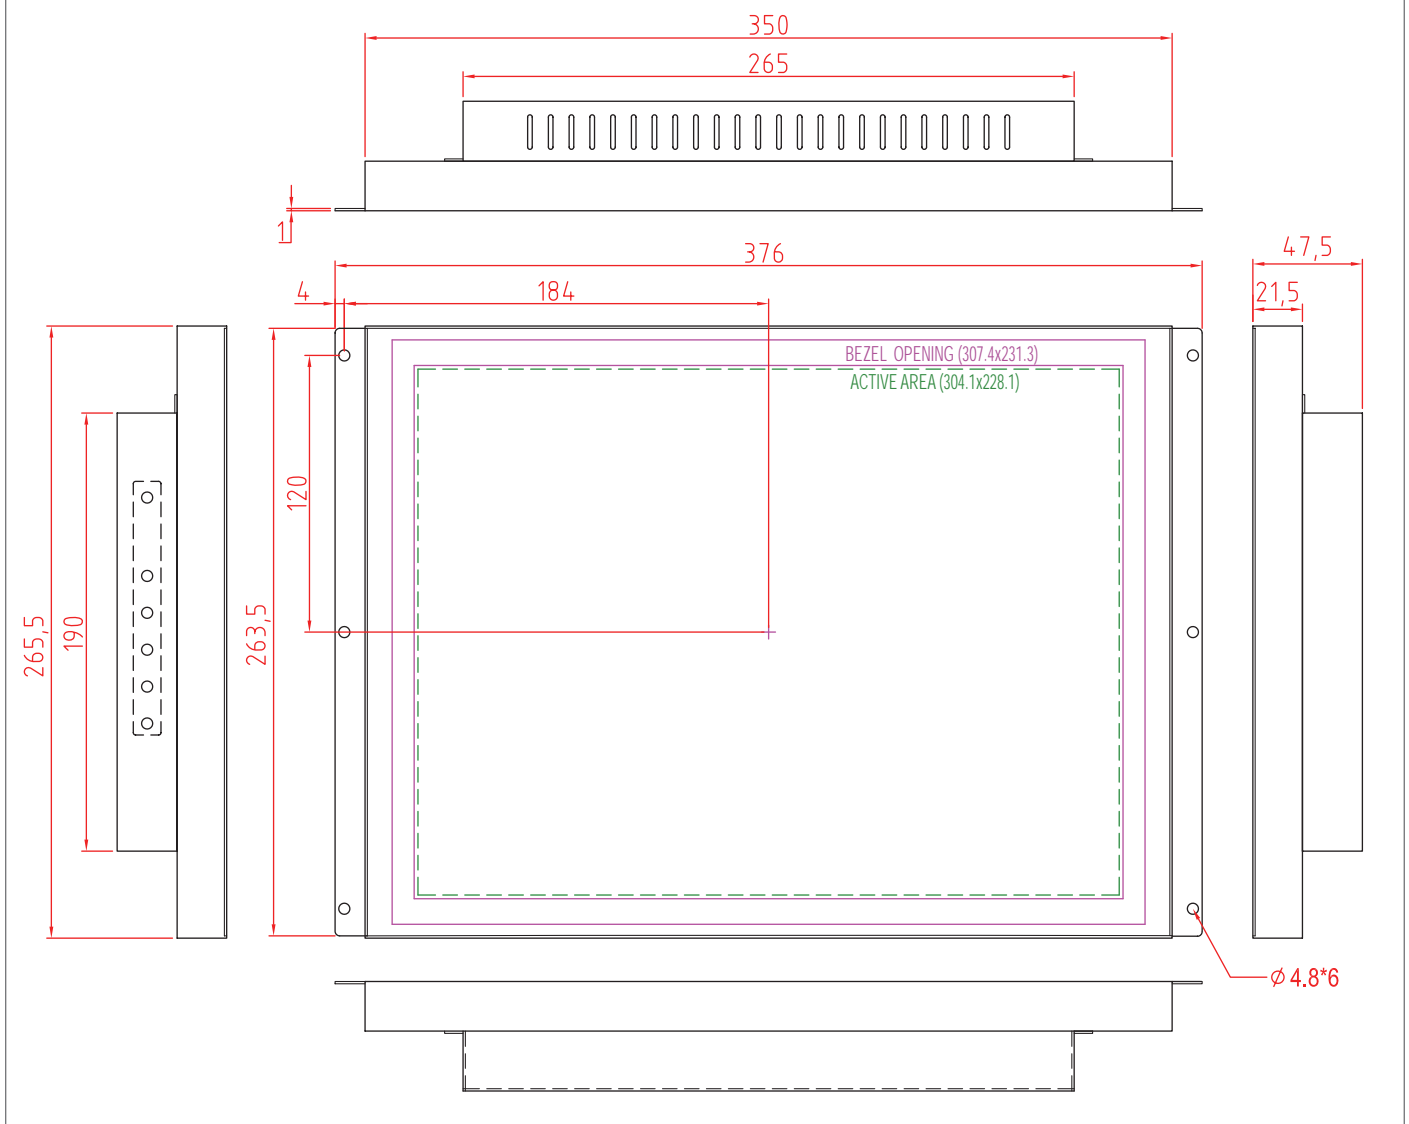

DIMENSIONS

Unit:mm

ACCESSORIES

Power Cord	VGA Cable
R003OF180G003 Power Cord US Type L=1.8m	R003OH180G004 DB15p, Male/Male, L=1.8m
R003OF180G004 Power Cord German Type /2P L=1.8m	R003OH300G001 DB15p, Male/Male, L=3.0m
R003OF180G005 Power Cord UK Type /3P L=1.8m	R003OH500G001 DB15p, Male/Male, L=5.0m
Adapter	
R007W05002512 DC Adapter 12V 50W 4.16A	