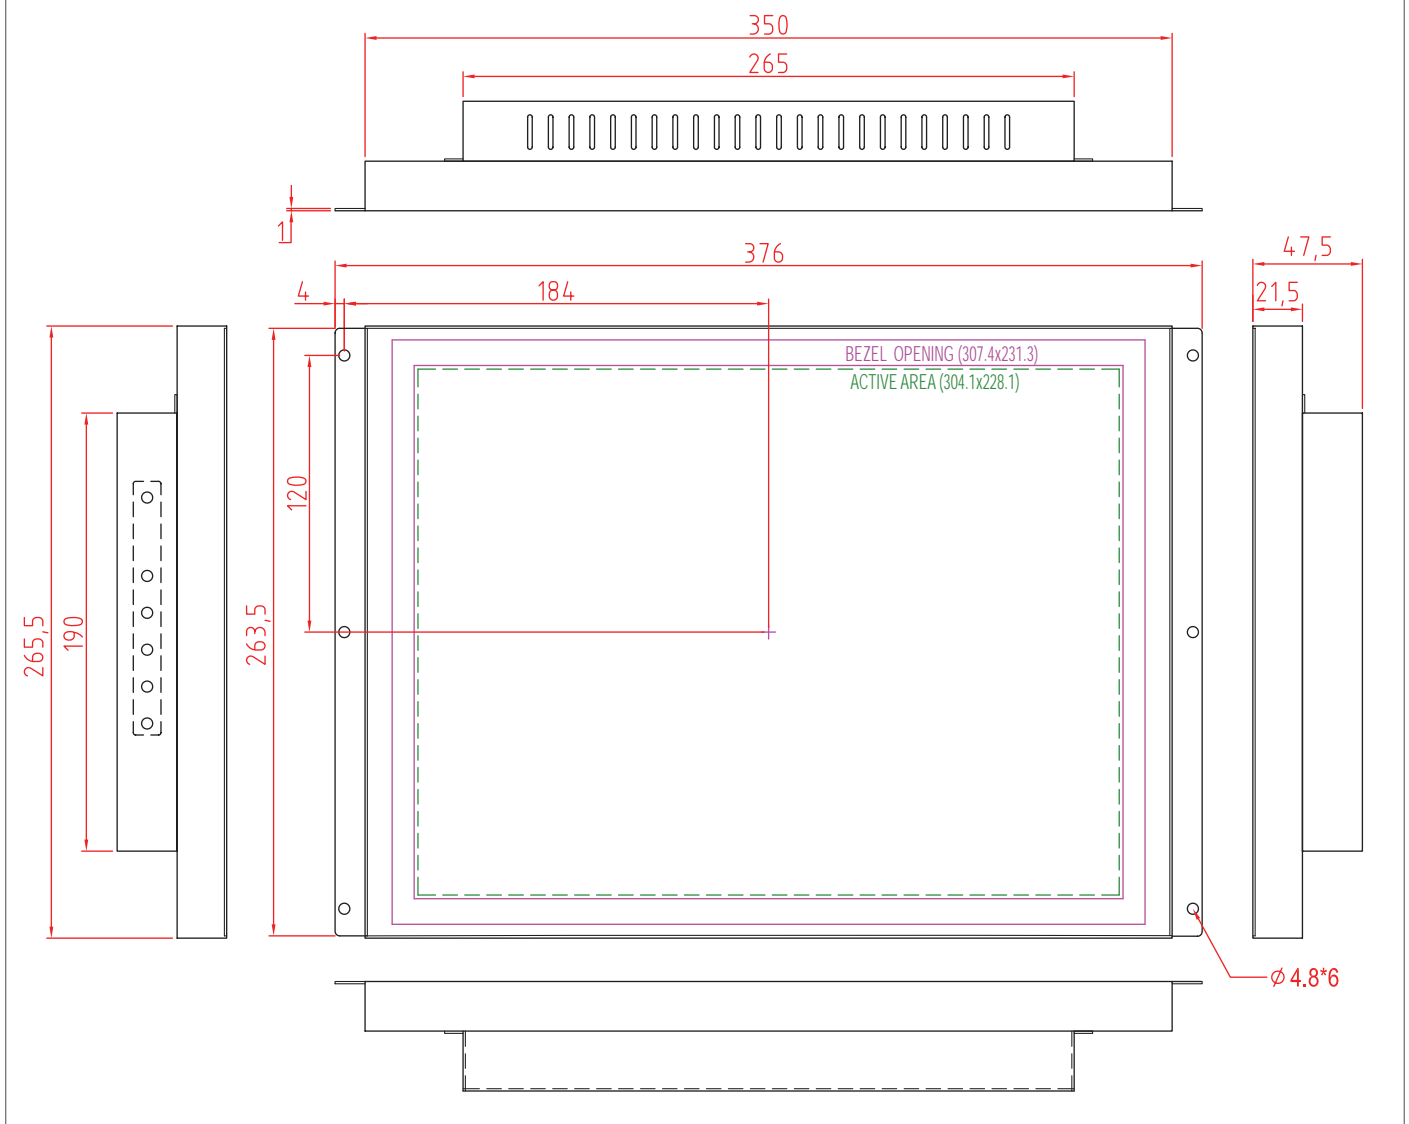

DIMENSIONS

Unit:mm

ACCESSORIES

Power Cord		VGA Cable	
R003OF180G003	Power Cord US Type L=1.8m	R003OH180G004	DB15p, Male/Male, L=1.8m
R003OF180G004	Power Cord German Type /2P L=1.8m	R003OH300G001	DB15p, Male/Male, L=3.0m
R003OF180G005	Power Cord UK Type /3P L=1.8m	R003OH500G001	DB15p, Male/Male, L=5.0m
Adapter			
R007W05002512	DC Adapter 12V 50W 4.16A		