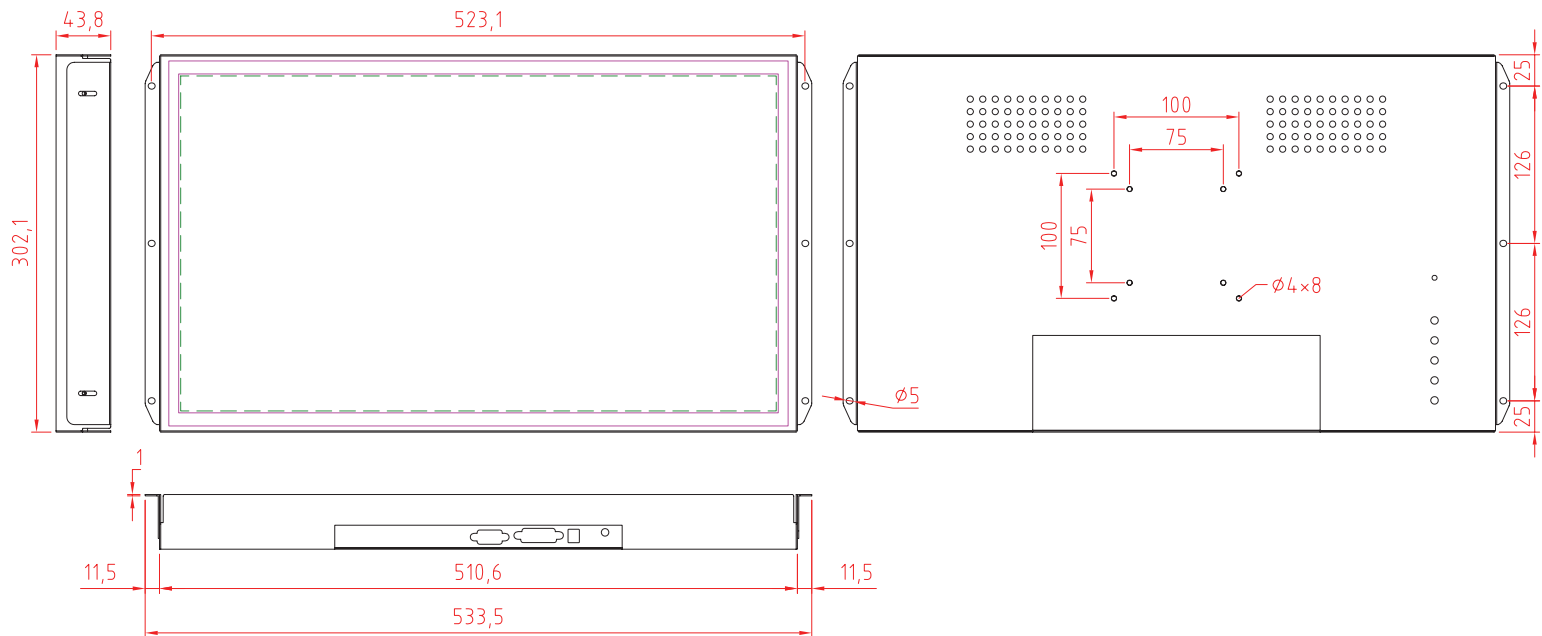

DIMENSIONS

Unit:mm

ACCESSORIES

Power Cord		VGA Cable	
R003OF180G003	Power Cord US Type L=1.8m	R003OH180G004	DB15p, Male/Male, L=1.8m
R003OF180G004	Power Cord German Type /2P L=1.8m	R003OH300G001	DB15p, Male/Male, L=3.0m
R003OF180G005	Power Cord UK Type /3P L=1.8m	R003OH500G001	DB15p, Male/Male, L=5.0m
Adapter			
R007W05002512	DC Adapter 12V 50W 4.16A		