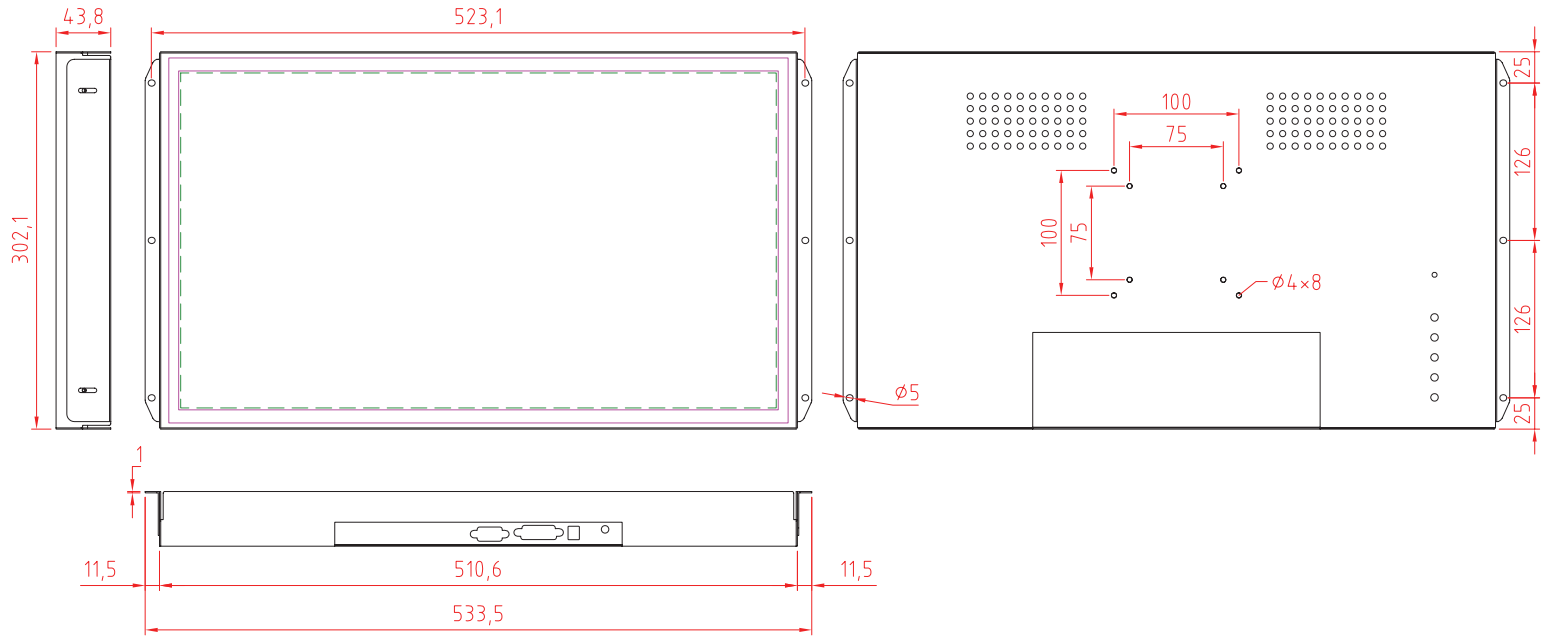

DIMENSIONS

Unit:mm

ACCESSORIES

Power Cord		VGA Cable	
R003OF180G003	Power Cord US Type L=1.8m	R003OH180G004	DB15p, Male/Male, L=1.8m
R003OF180G004	Power Cord German Type /2P L=1.8m	R003OH300G001	DB15p, Male/Male, L=3.0m
R003OF180G005	Power Cord UK Type /3P L=1.8m	R003OH500G001	DB15p, Male/Male, L=5.0m
Adapter			
R007W05002512	DC Adapter 12V 50W 4.16A		