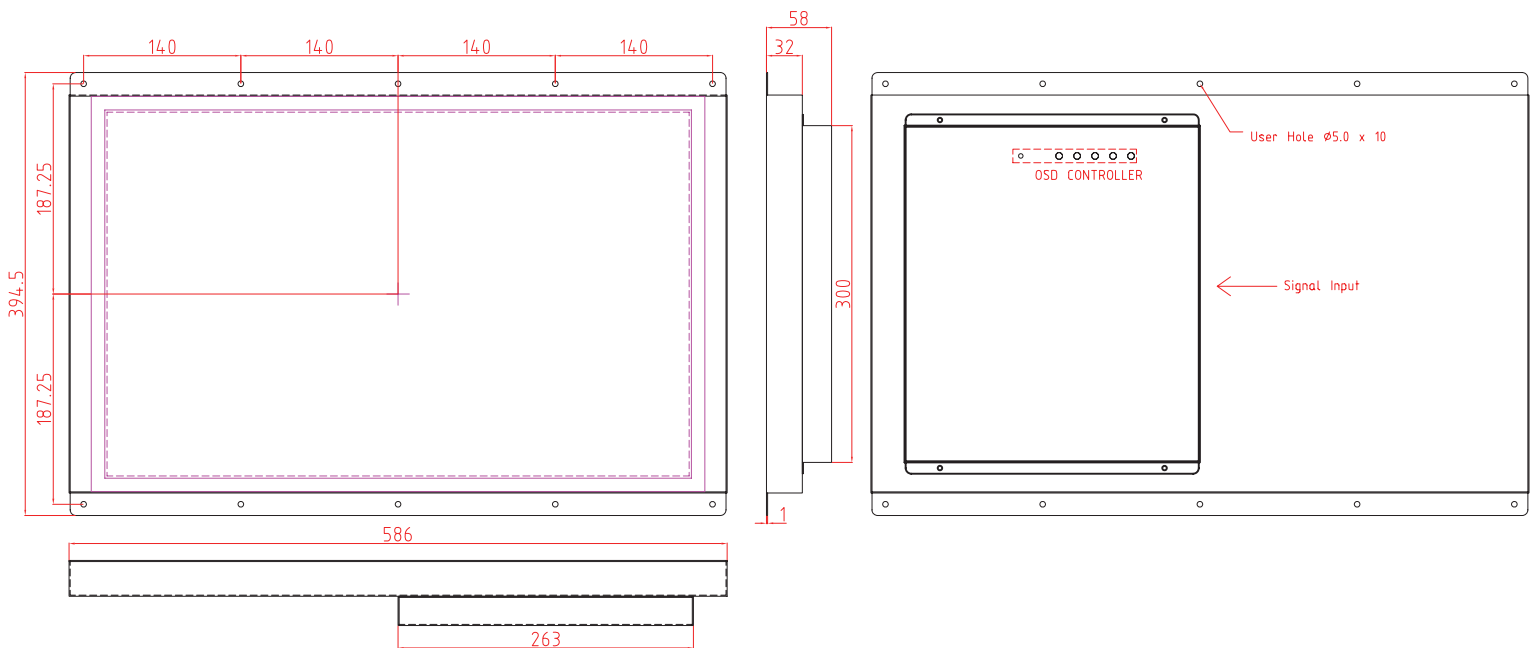

Open Frame LCD Monitor

# FC240N2

Model Name	FC240N2
Screen Size(inch)	24.0"
Active Display Area (mm)	518.4 (H) x 324 (V)
Display Resolution (pixel)	WUXGA (1920 x 1200)
Pixel Pitch (mm)	0.270 x 0.270
Display Color	16.7M
Viewing Angles (CR ≥ 10)	89/89/89/89 (R/L/U/D)
Contrast Ratio	1000:1 (typ.)
Brightness (cd/m <sup>2</sup> )	500 (typ.)
Response Time (msec)	16 (typ.)
Backlight Unit	CCFL
Power Source	AC 100~240V, Universal
Signal Connector	D-SUB 15PIN

## DIMENSIONS

Unit:mm

Note: this is a simplified drawing and some components are not made in detail. Please contact our sales representative if you need further product's information.

\*All specifications and photos are subject to change without notice.